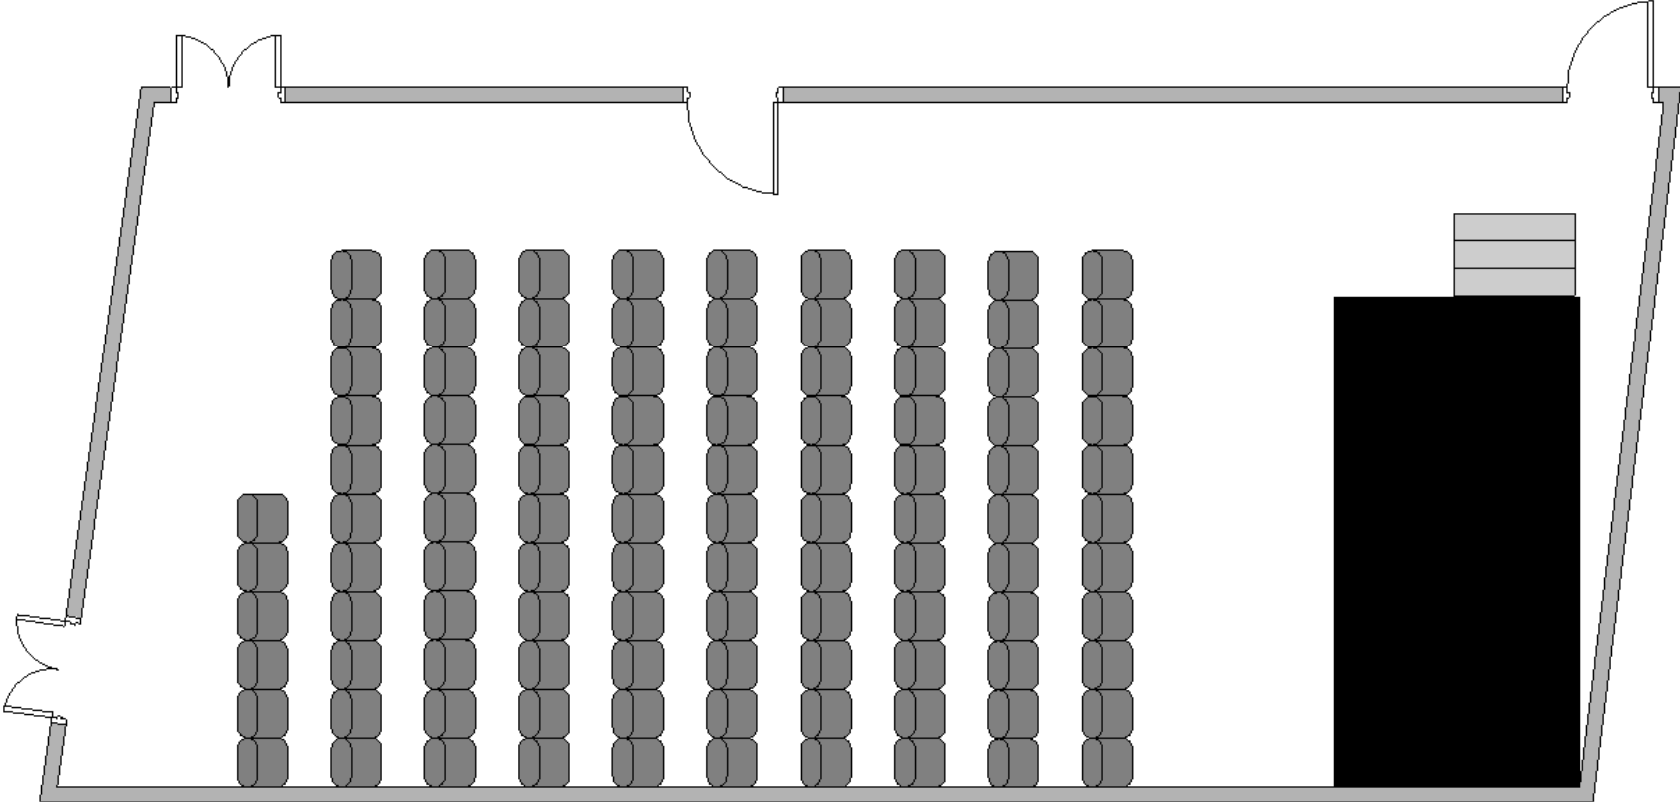

# Graham Institute, West Linton

Maximum Standing Capacity = 221

# Graham Institute, West Linton – Theatre Style with full Stage

Maximum Seated Capacity = 77

**Graham Institute, West Linton – Theatre Style with half Stage**

Maximum Seated Capacity = 105

# Graham Institute, West Linton – Cabaret Style with half Stage

Maximum Seated Capacity = 48

# Graham Institute, West Linton – Dinner

Maximum Dinner Capacity = 70