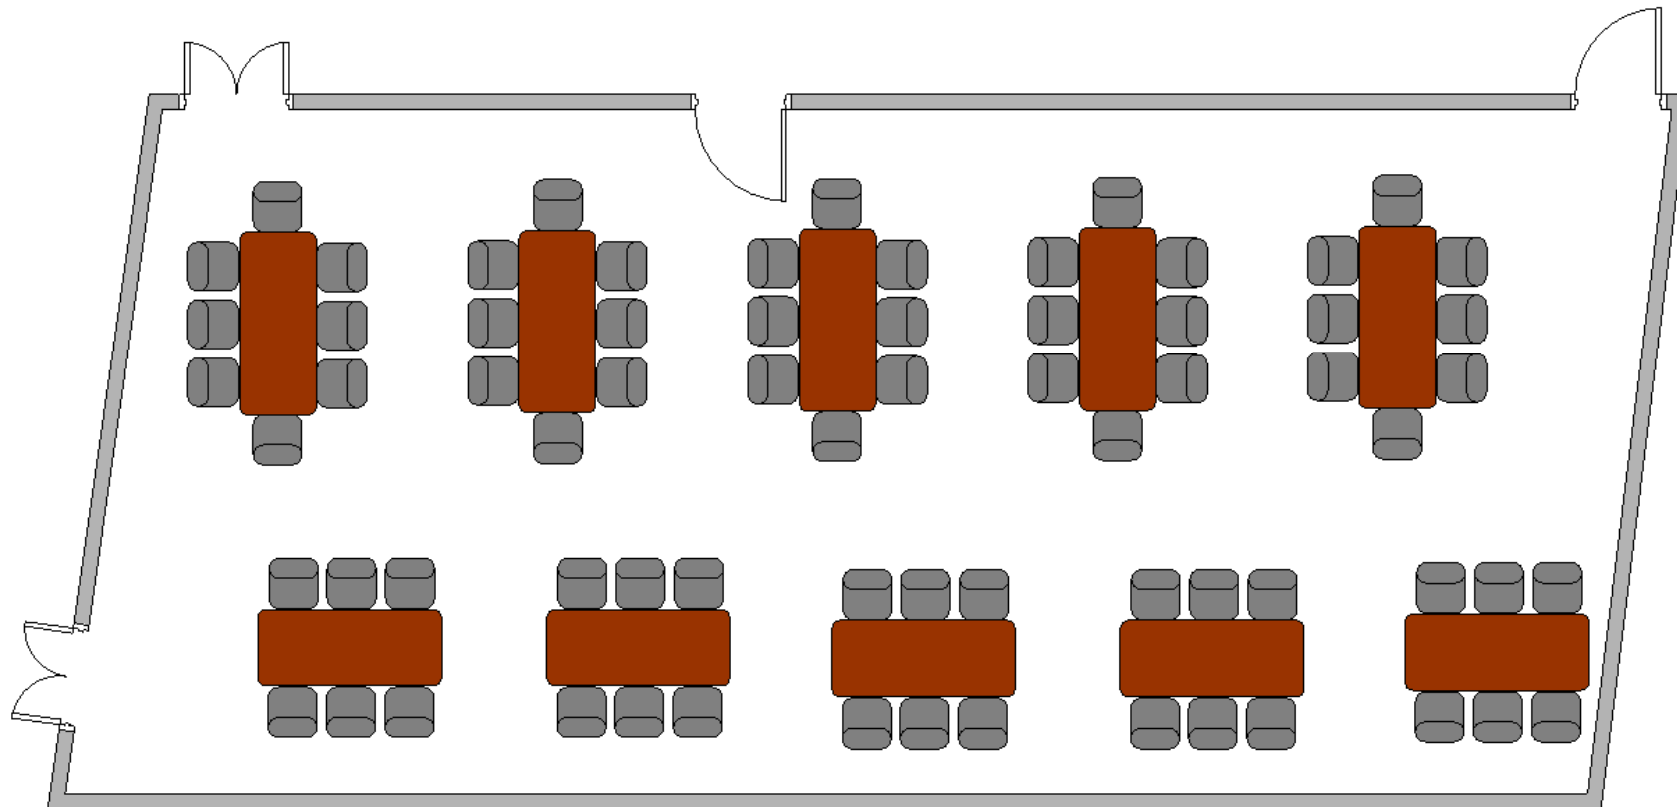

# Graham Institute, West Linton – Theatre Style with full Stage

Maximum Seated Capacity = 77

**Graham Institute, West Linton – Theatre Style with half Stage**

Maximum Seated Capacity = 105

# Graham Institute, West Linton – Cabaret Style with half Stage

Maximum Seated Capacity = 48

# Graham Institute, West Linton – Dinner

Maximum Dinner Capacity = 70

# Graham Institute, West Linton – Dinner Dance

Maximum Dinner Occupancy = 54

This layout is for Disco style Dancing. Ballroom style dancing or a Ceilidh will have reduced capacity.