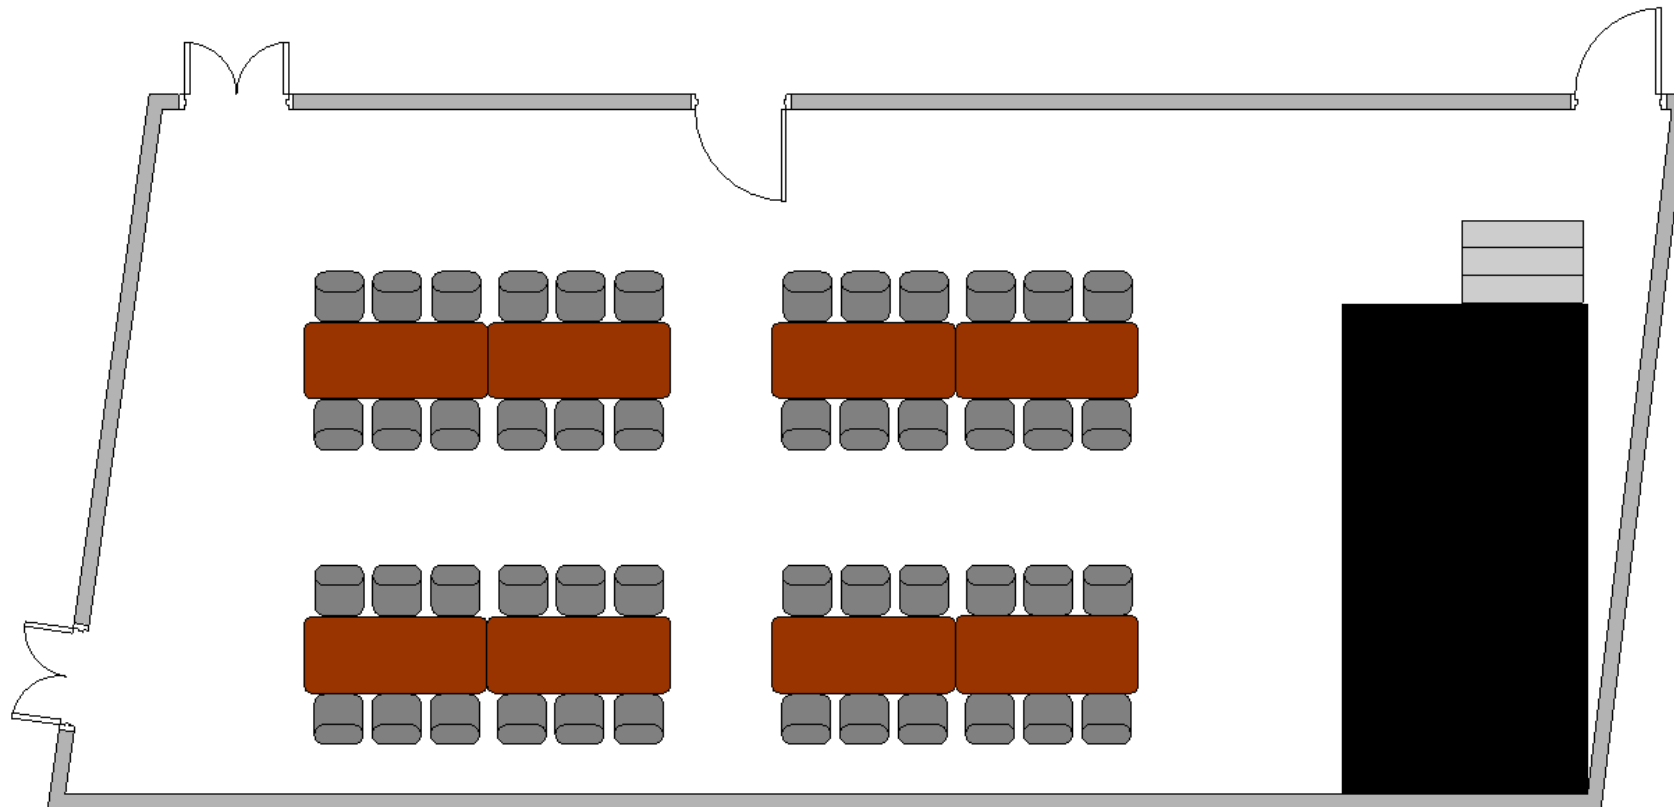

# Graham Institute, West Linton – Theatre Style with full Stage

Maximum Seated Capacity = 77

**Graham Institute, West Linton – Theatre Style with half Stage**

Maximum Seated Capacity = 105

# Graham Institute, West Linton – Cabaret Style with half Stage

Maximum Seated Capacity = 48

# Graham Institute, West Linton – Dinner

Maximum Dinner Capacity = 70

# Graham Institute, West Linton – Dinner Dance

Maximum Dinner Occupancy = 54

This layout is for Disco style Dancing. Ballroom style dancing or a Ceilidh will have reduced capacity.