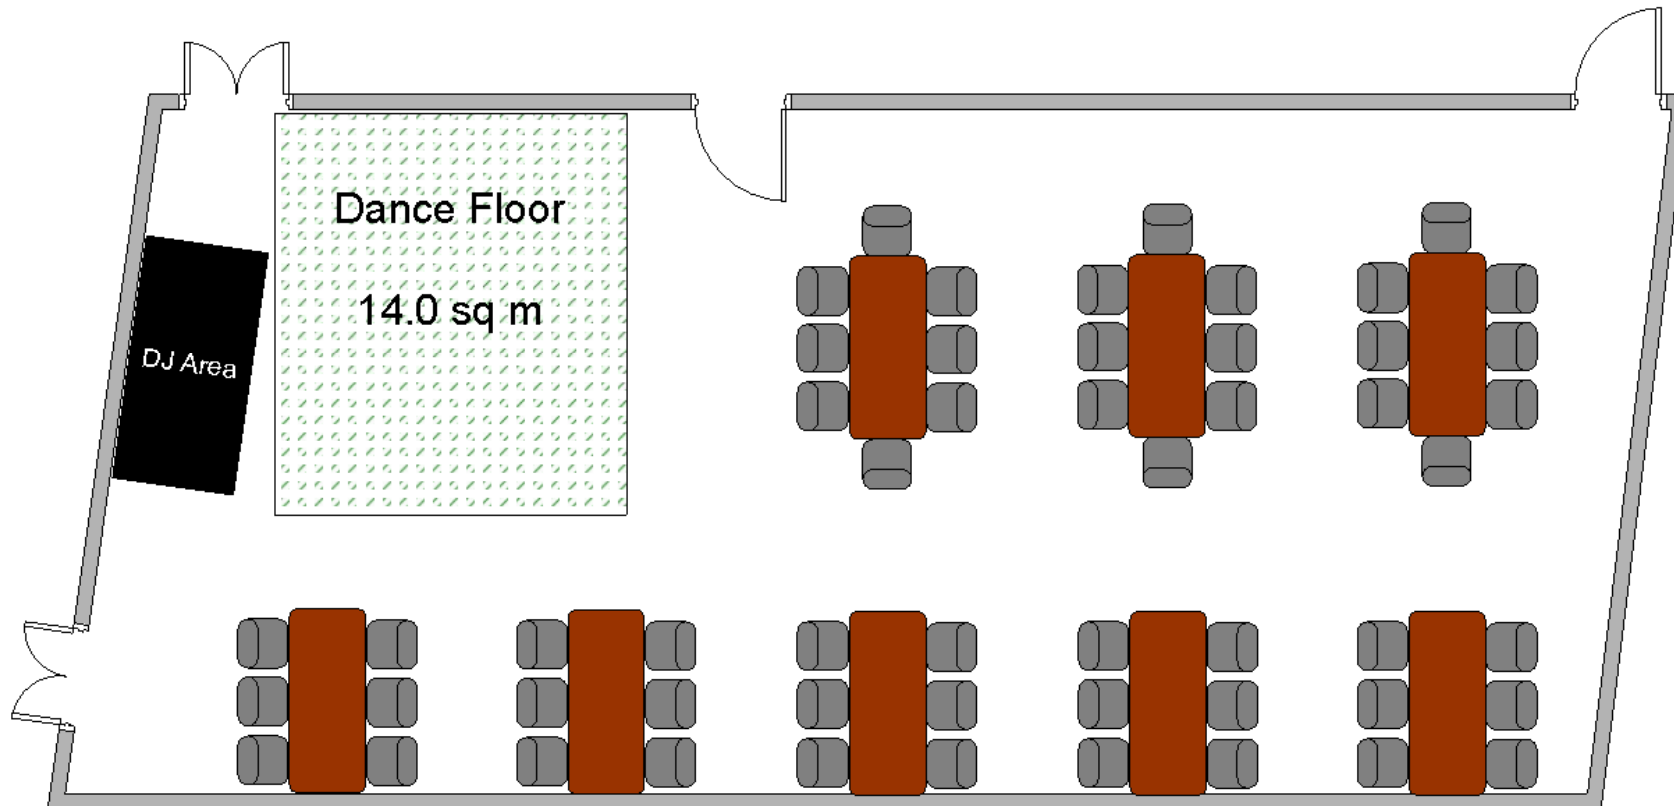

# Graham Institute, West Linton – Theatre Style with full Stage

Maximum Seated Capacity = 77

**Graham Institute, West Linton – Theatre Style with half Stage**

Maximum Seated Capacity = 105

# Graham Institute, West Linton – Cabaret Style with half Stage

Maximum Seated Capacity = 48

# Graham Institute, West Linton – Dinner

Maximum Dinner Capacity = 70

# Graham Institute, West Linton – Dinner Dance

Maximum Dinner Occupancy = 54

This layout is for Disco style Dancing. Ballroom style dancing or a Ceilidh will have reduced capacity.