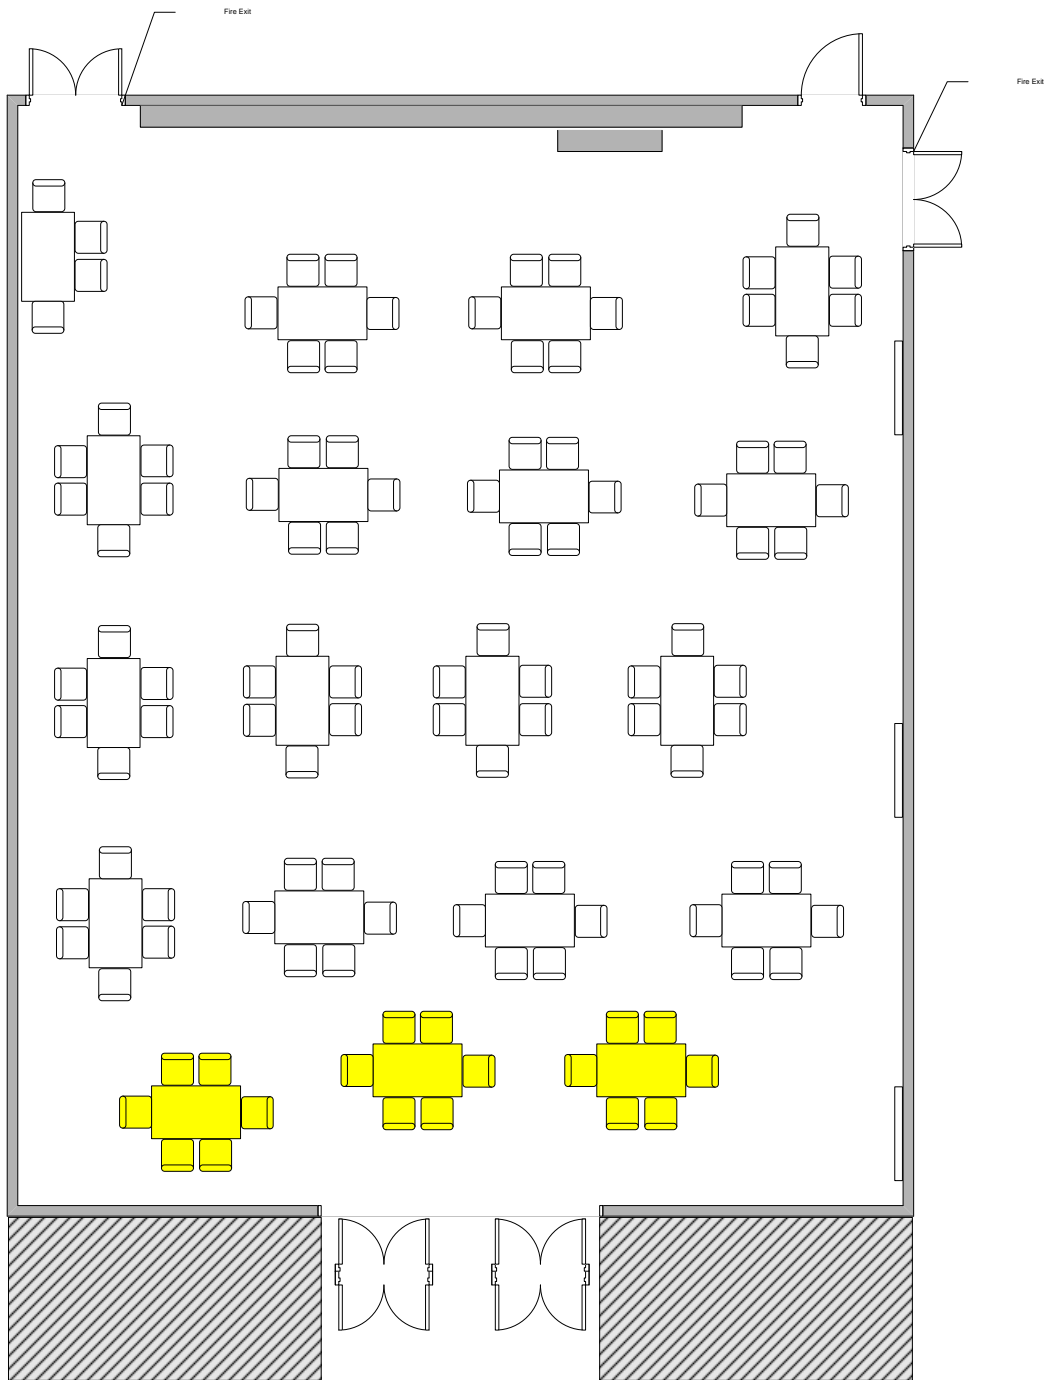

Drawing 1 – Dinner Layout

Main Hall, Innerleithen Memorial Hall

Maximum Occupancy 126

 Disabled Seating

Drawing 2 – Seating Layout

Main Hall, Innerleithen Memorial Hall

Maximum Occupancy 316

Drawing 3 – Standing Layout

Main Hall, Innerleithen Memorial Hall

Maximum Occupancy 476

Drawing 4 – Dinner Dance Layout

Main Hall, Innerleithen Memorial Hall

Maximum Occupancy 102

 Disabled Seating

Drawing 5 – Cabaret Layout

**Main Hall, Innerleithen Memorial Hall
Maximum Occupancy 112**

 **Disabled Seating**