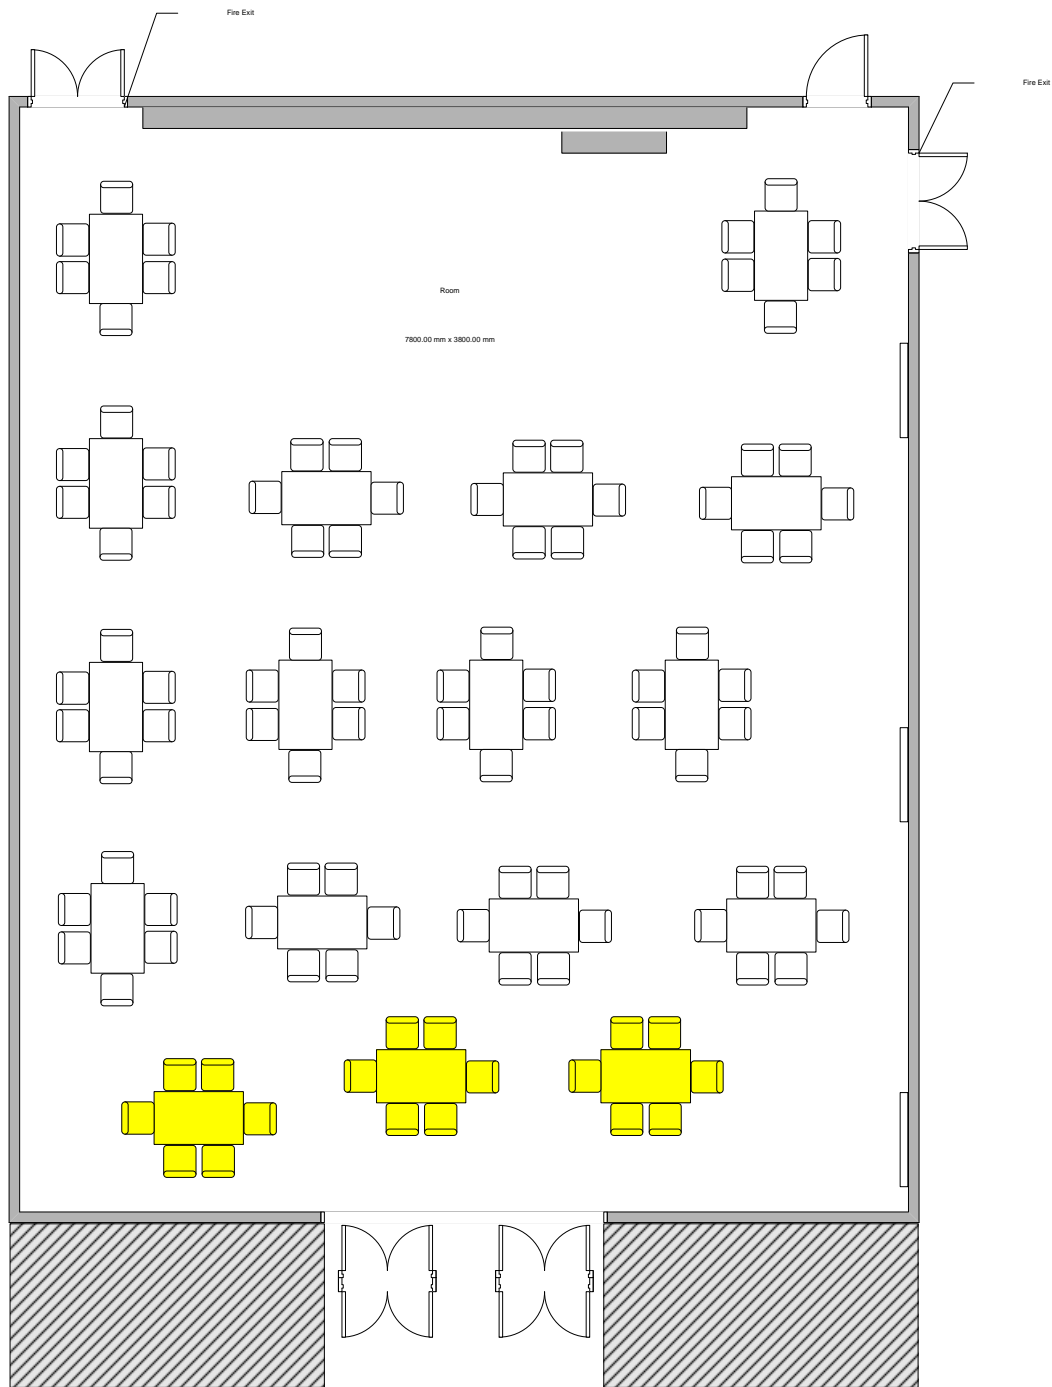

Drawing 1 – Dinner Layout

Main Hall, Innerleithen Memorial Hall

Maximum Occupancy 126

 Disabled Seating

Drawing 2 – Seating Layout

Main Hall, Innerleithen Memorial Hall

Maximum Occupancy 316

Drawing 3 – Standing Layout

Main Hall, Innerleithen Memorial Hall

Maximum Occupancy 476

Drawing 4 – Dinner Dance Layout

Main Hall, Innerleithen Memorial Hall

Maximum Occupancy 102

 Disabled Seating

Drawing 5 – Cabaret Layout

**Main Hall, Innerleithen Memorial Hall
Maximum Occupancy 112**

 **Disabled Seating**