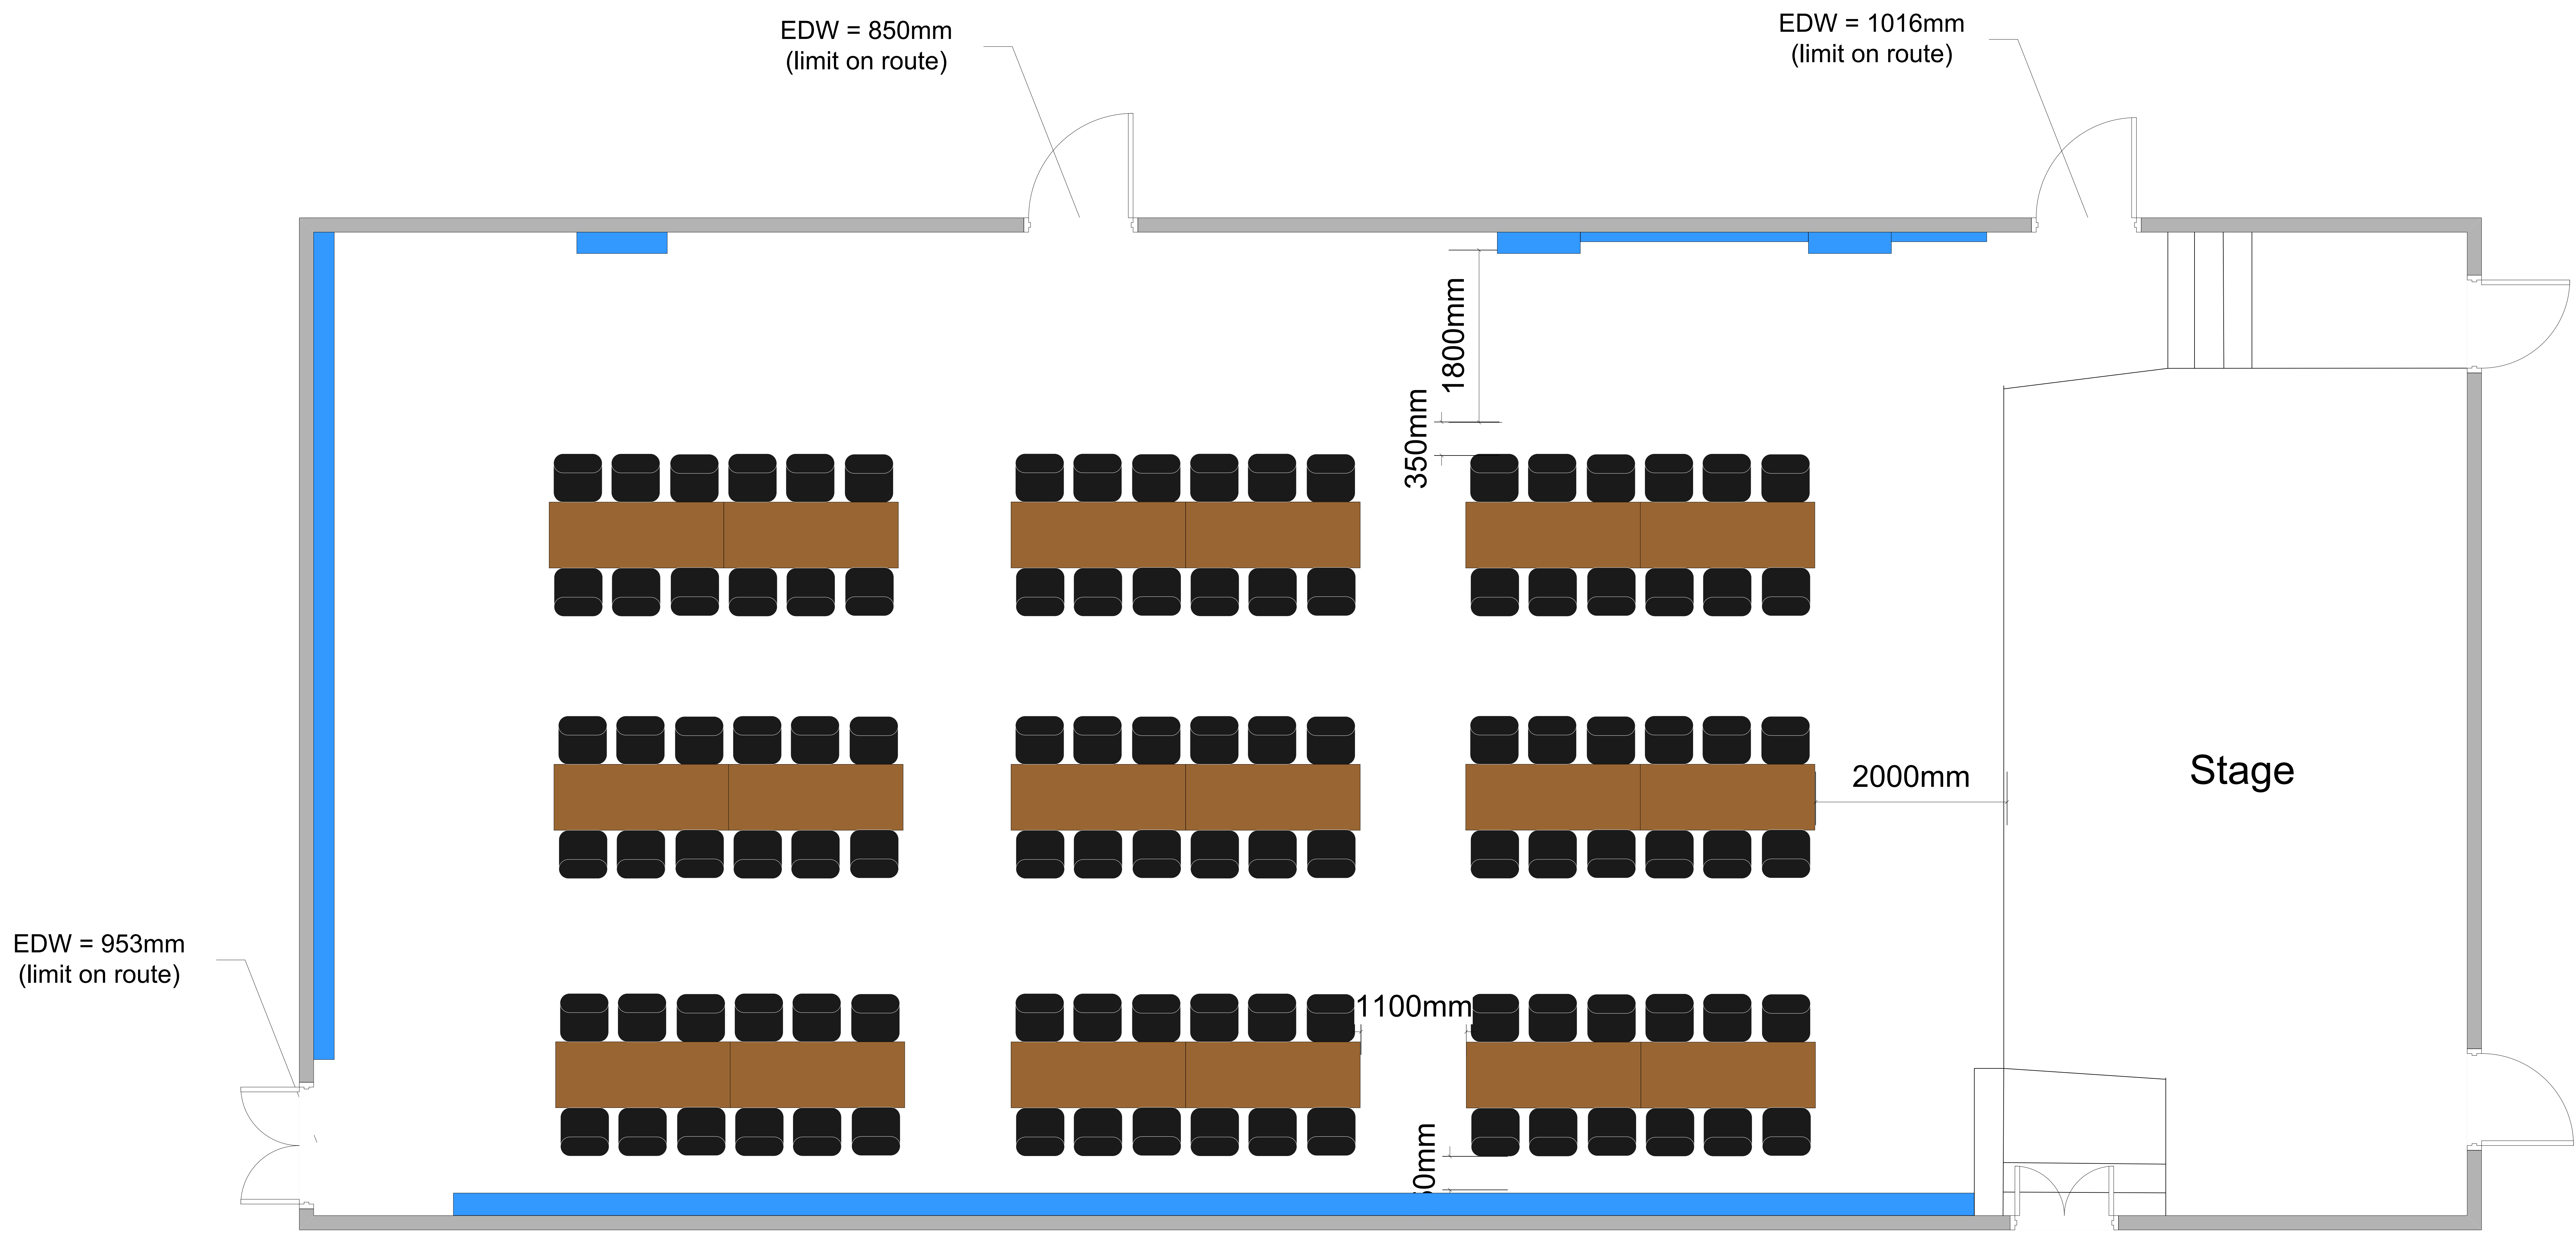

# Peebles Burgh Hall – Standing

Area = 174m<sup>2</sup> (less walkways = 145m<sup>2</sup>)

Maximum Occupancy – Standing Only = 440 (limited by effective door widths)

# Peebles Burgh Hall – Theatre

Maximum Occupancy = 262

# Peebles Burgh Hall – Dinner

Maximum Occupancy = 126

# Peebles Burgh Hall – Dinner Dance

Maximum Occupancy = 108