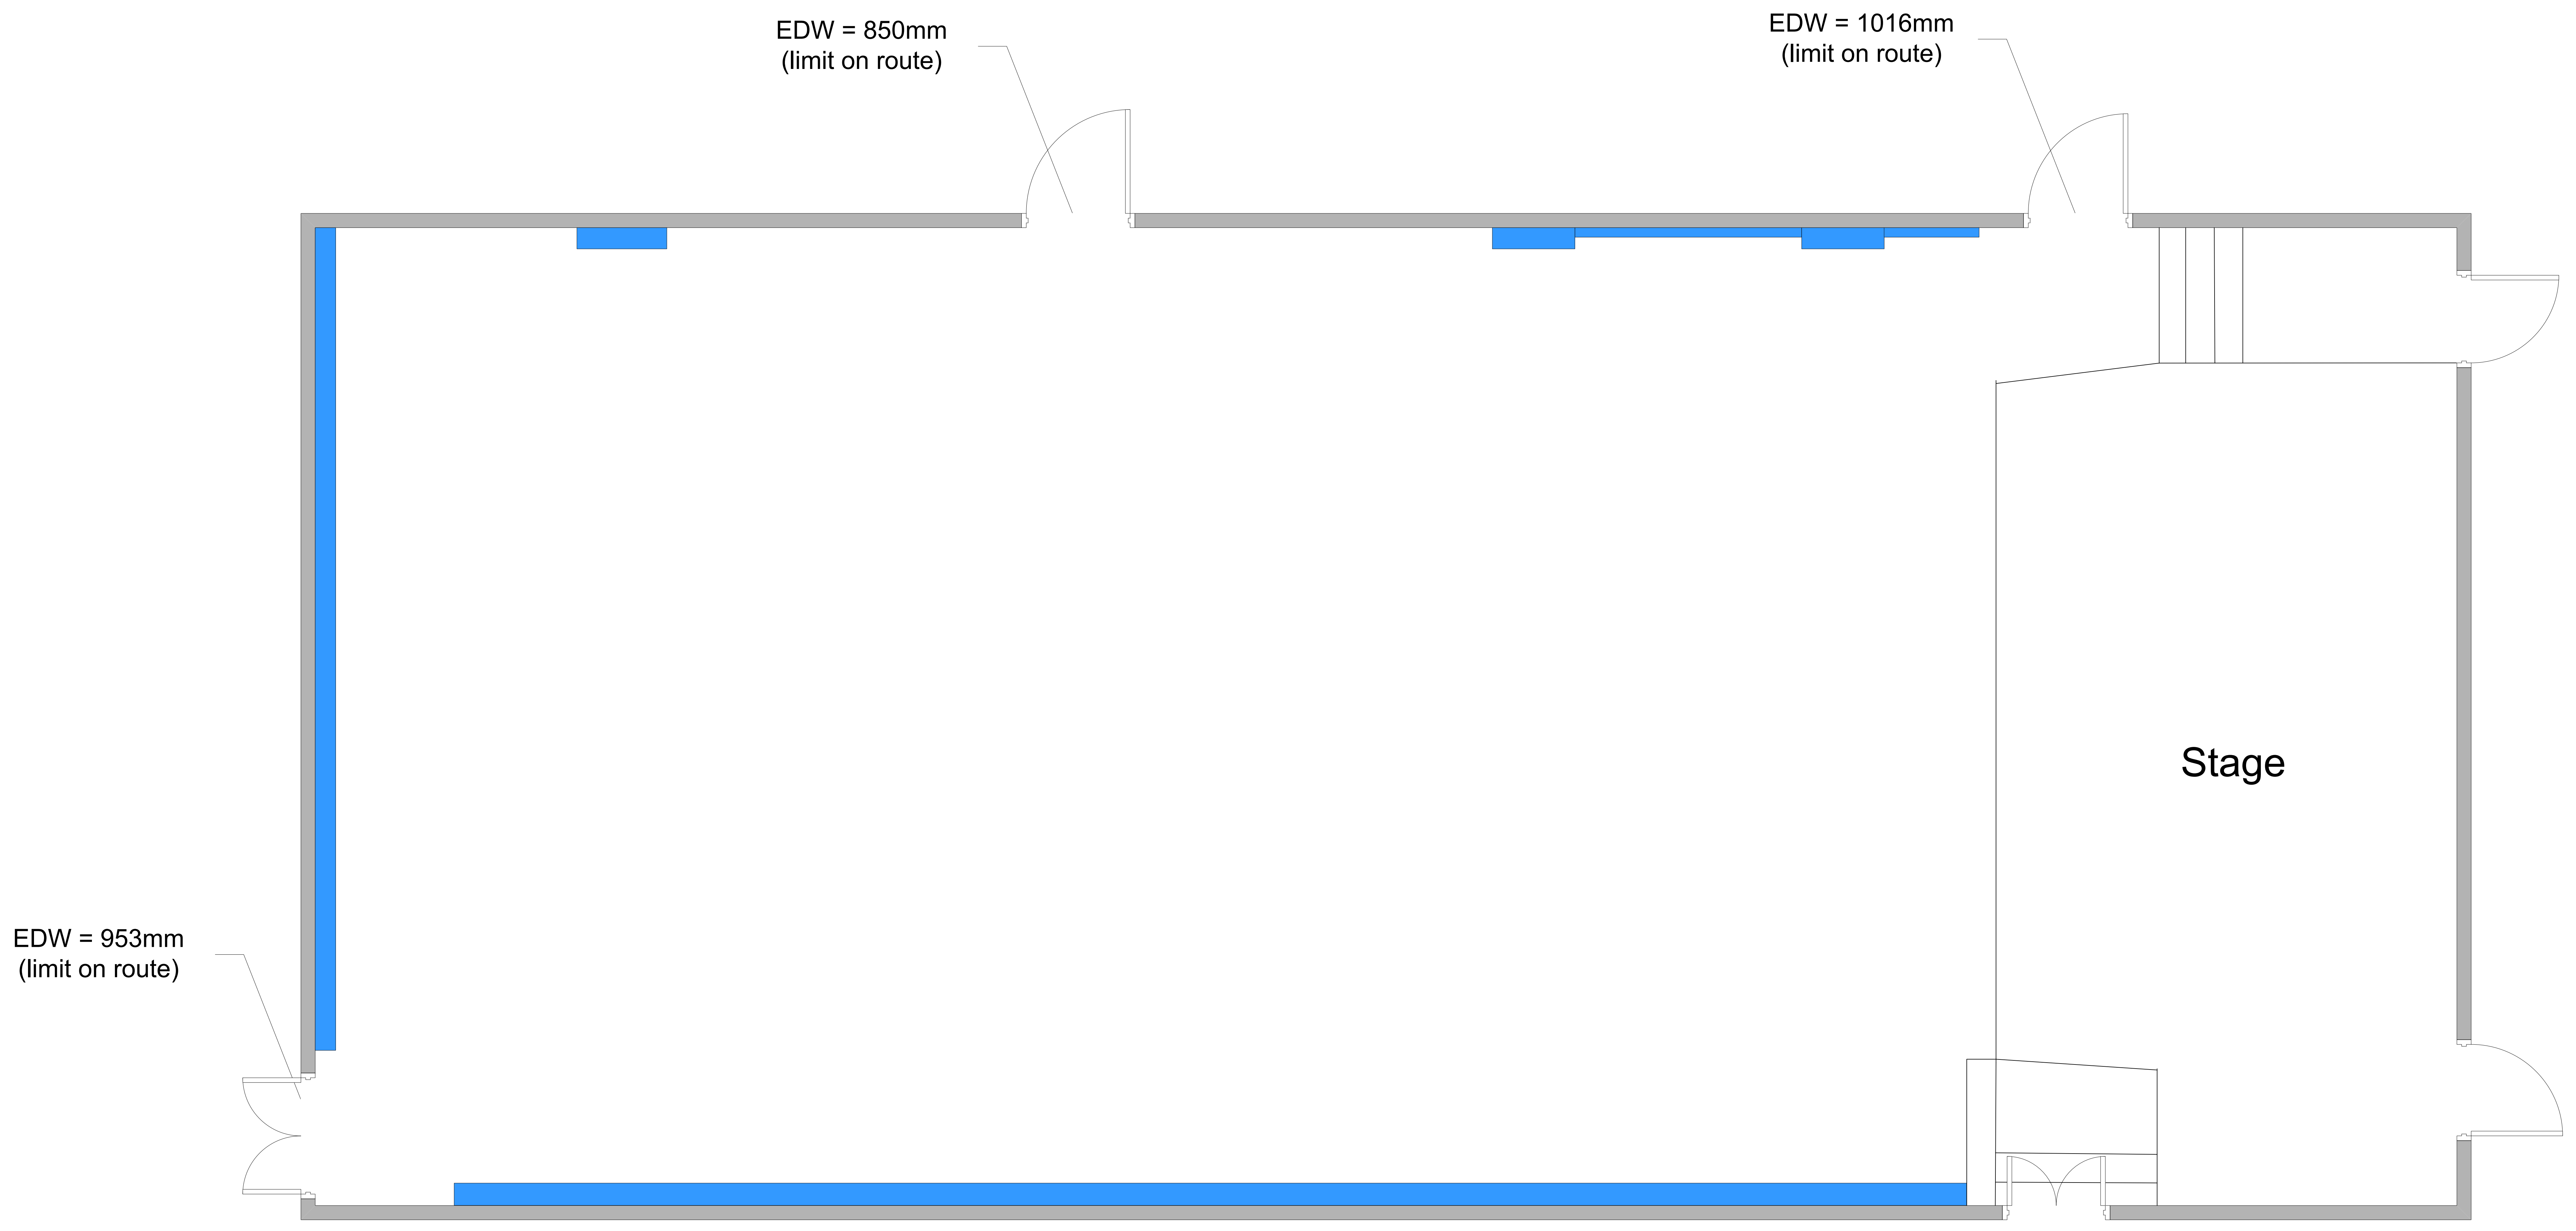

# Peebles Burgh Hall – Standing

Area = 174m<sup>2</sup> (less walkways = 145m<sup>2</sup>)

Maximum Occupancy – Standing Only = 440 (limited by effective door widths)

# Peebles Burgh Hall – Theatre

Maximum Occupancy = 262

# Peebles Burgh Hall – Cabaret

Maximum Occupancy = 108

# Peebles Burgh Hall – Dinner

Maximum Occupancy = 126