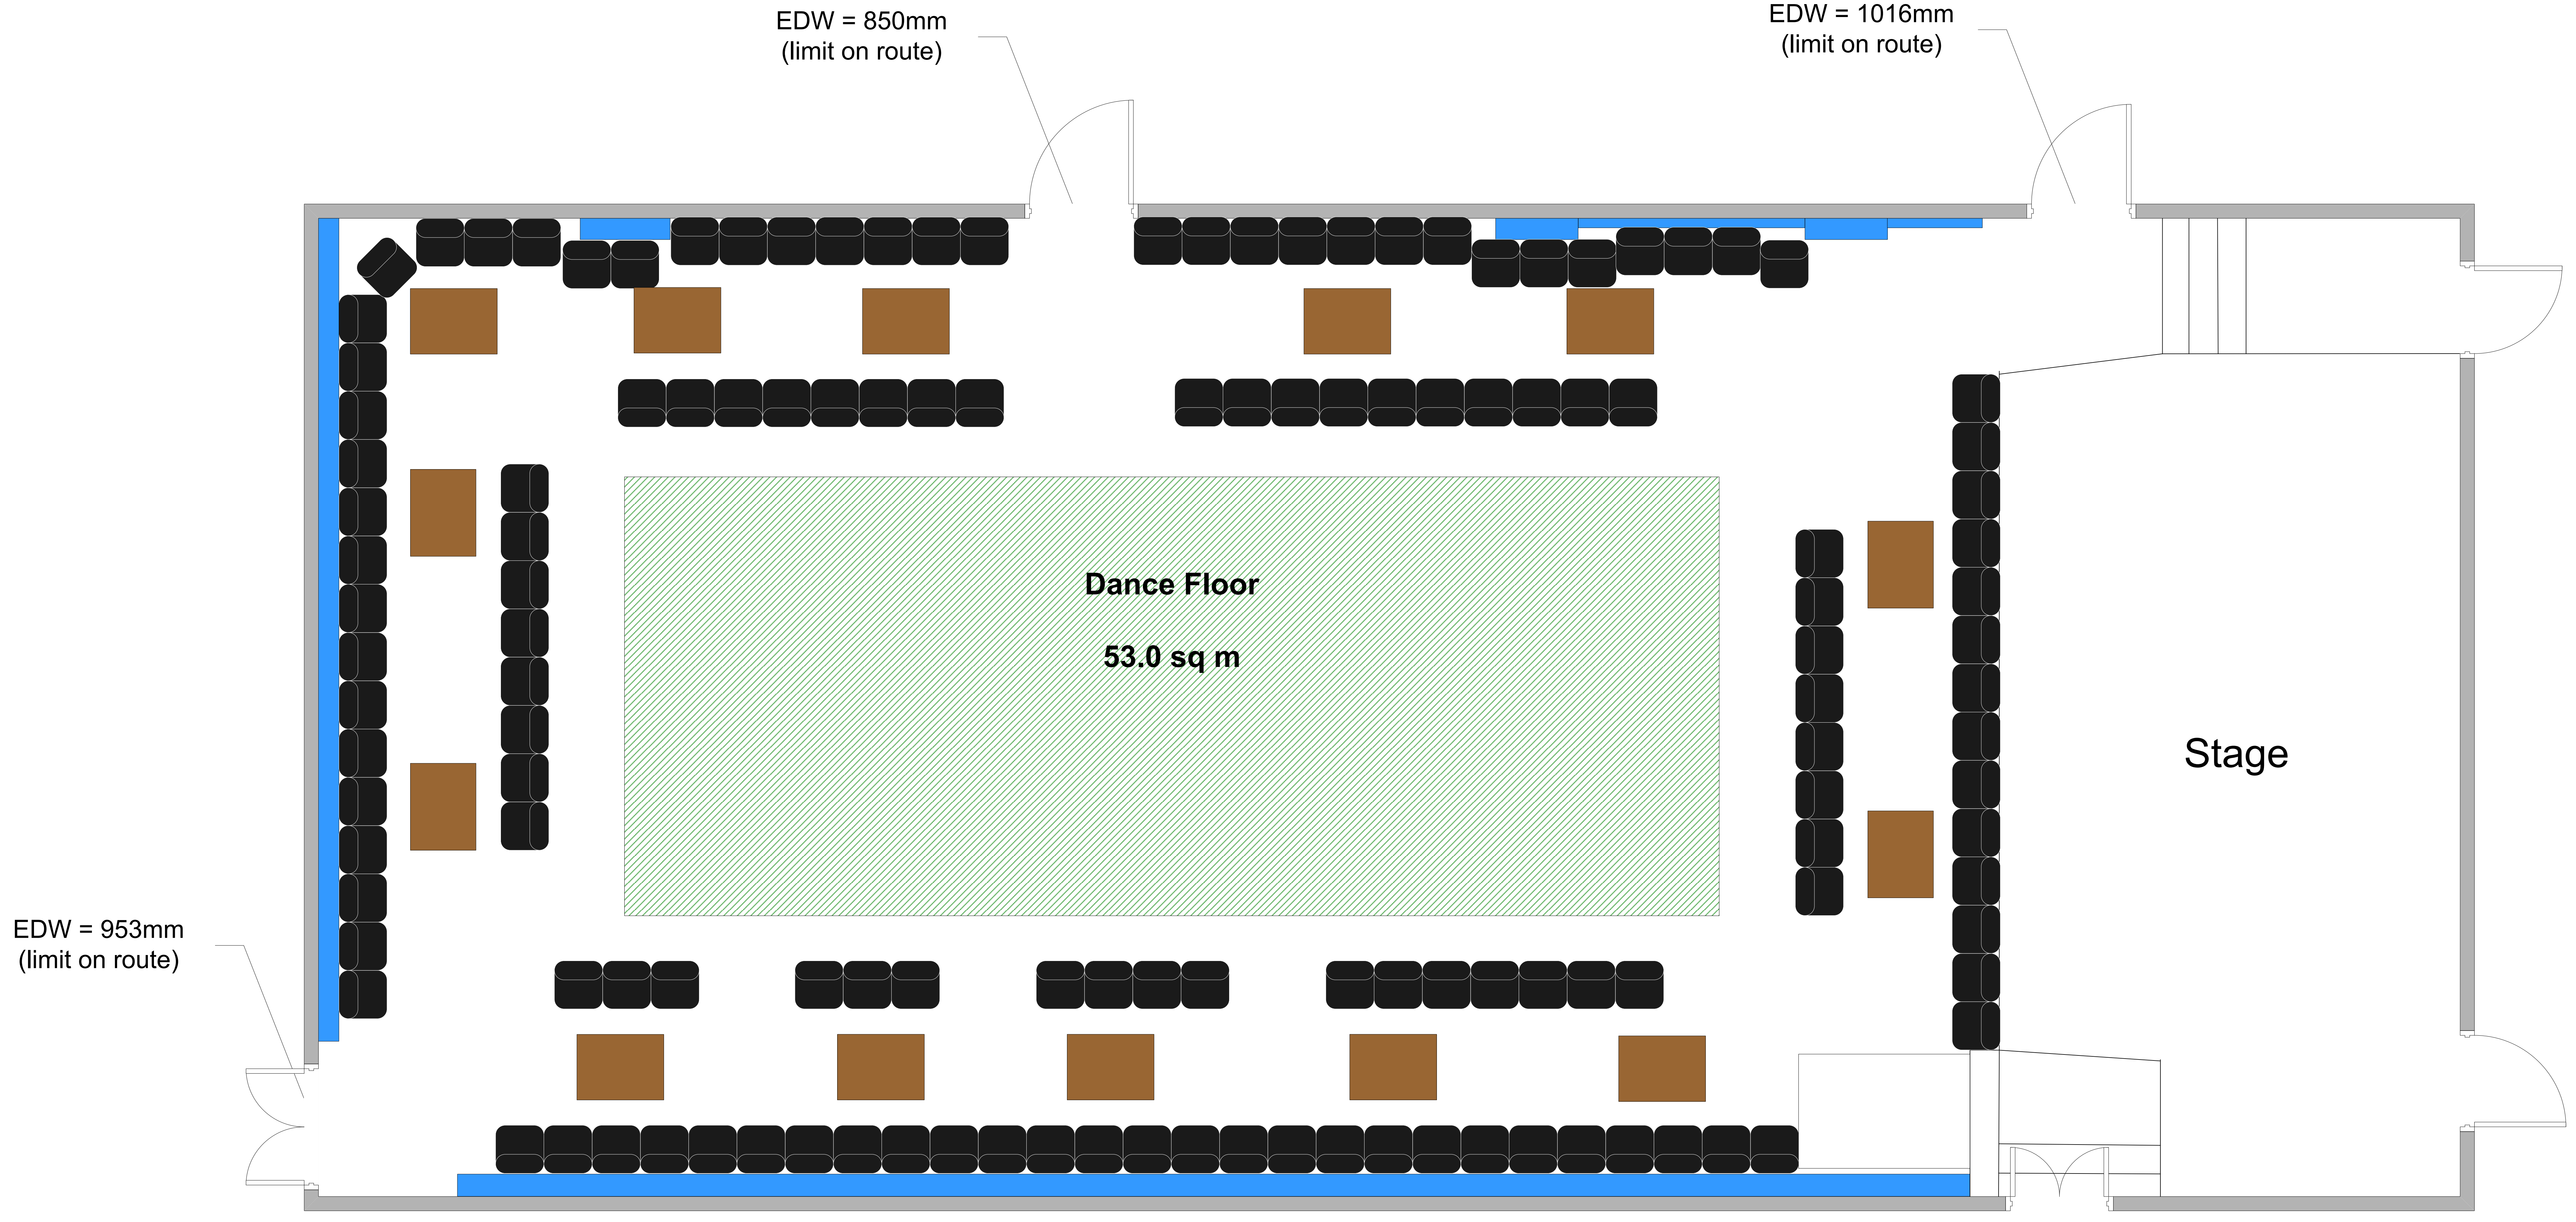

# Peebles Burgh Hall – Standing

Area = 174m<sup>2</sup> (less walkways = 145m<sup>2</sup>)

Maximum Occupancy – Standing Only = 440 (limited by effective door widths)

# Peebles Burgh Hall – Dinner

Maximum Occupancy = 126

# Peebles Burgh Hall – Dinner Dance

Maximum Occupancy = 108

# Peebles Burgh Hall – Ceilidh 2

Maximum Occupancy = 135  
(84 around wall, 51 between tables and dance floor)