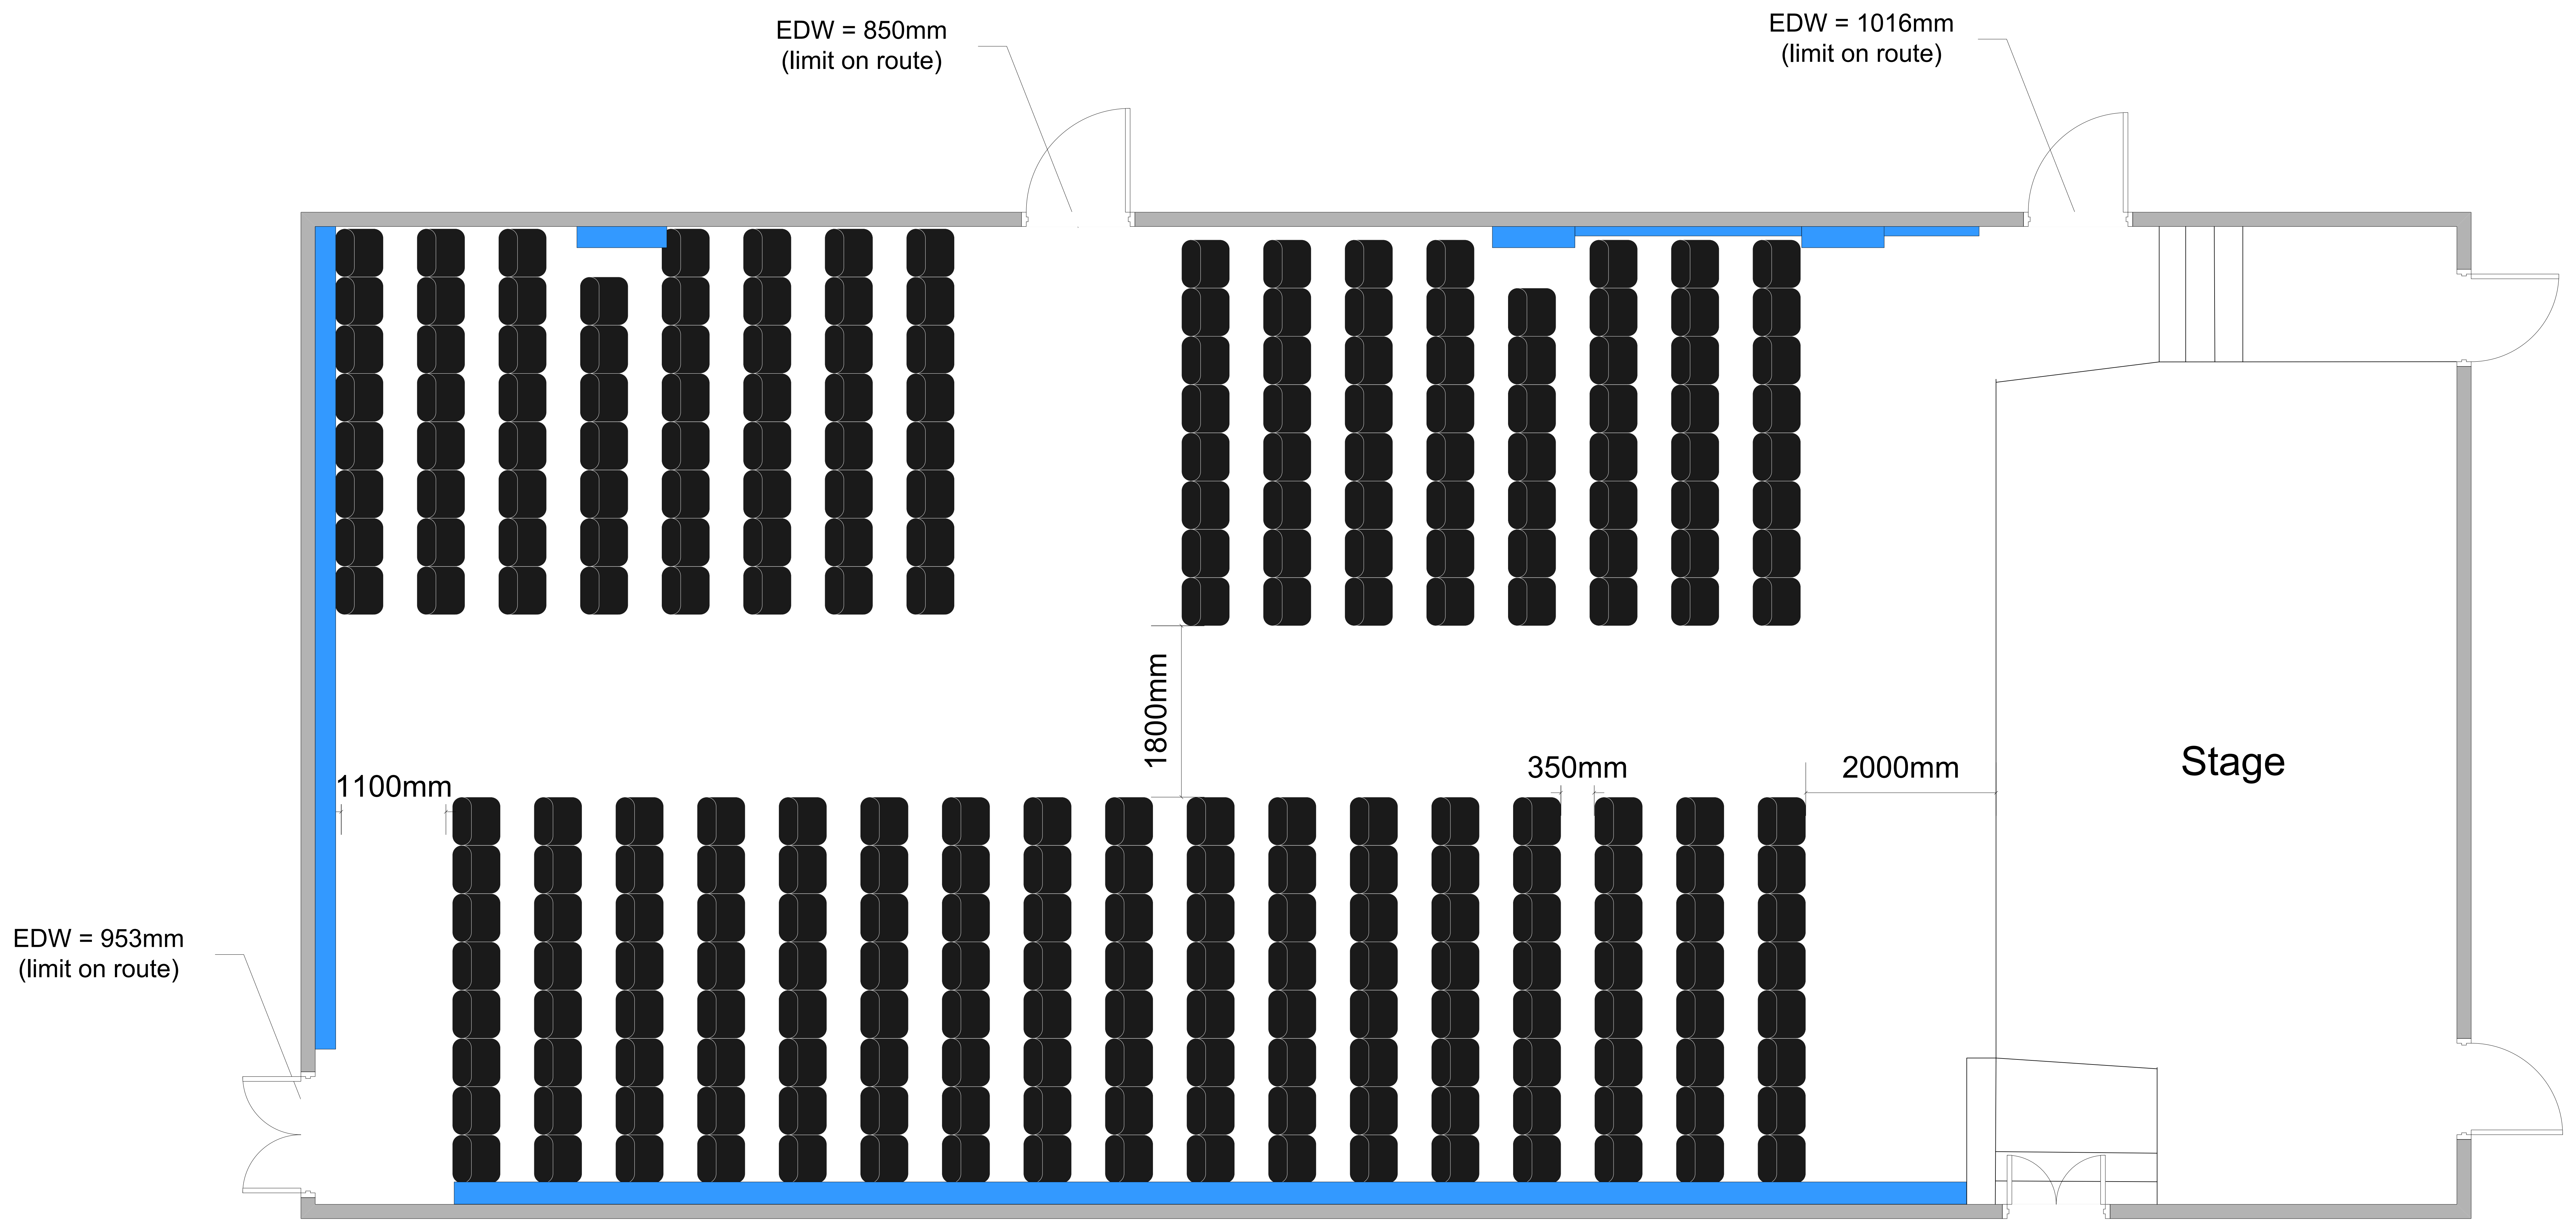

# Peebles Burgh Hall – Standing

Area = 174m<sup>2</sup> (less walkways = 145m<sup>2</sup>)

Maximum Occupancy – Standing Only = 440 (limited by effective door widths)

# Peebles Burgh Hall – Theatre

Maximum Occupancy = 262

# Peebles Burgh Hall – Dinner

Maximum Occupancy = 126

# Peebles Burgh Hall – Dinner Dance

Maximum Occupancy = 108