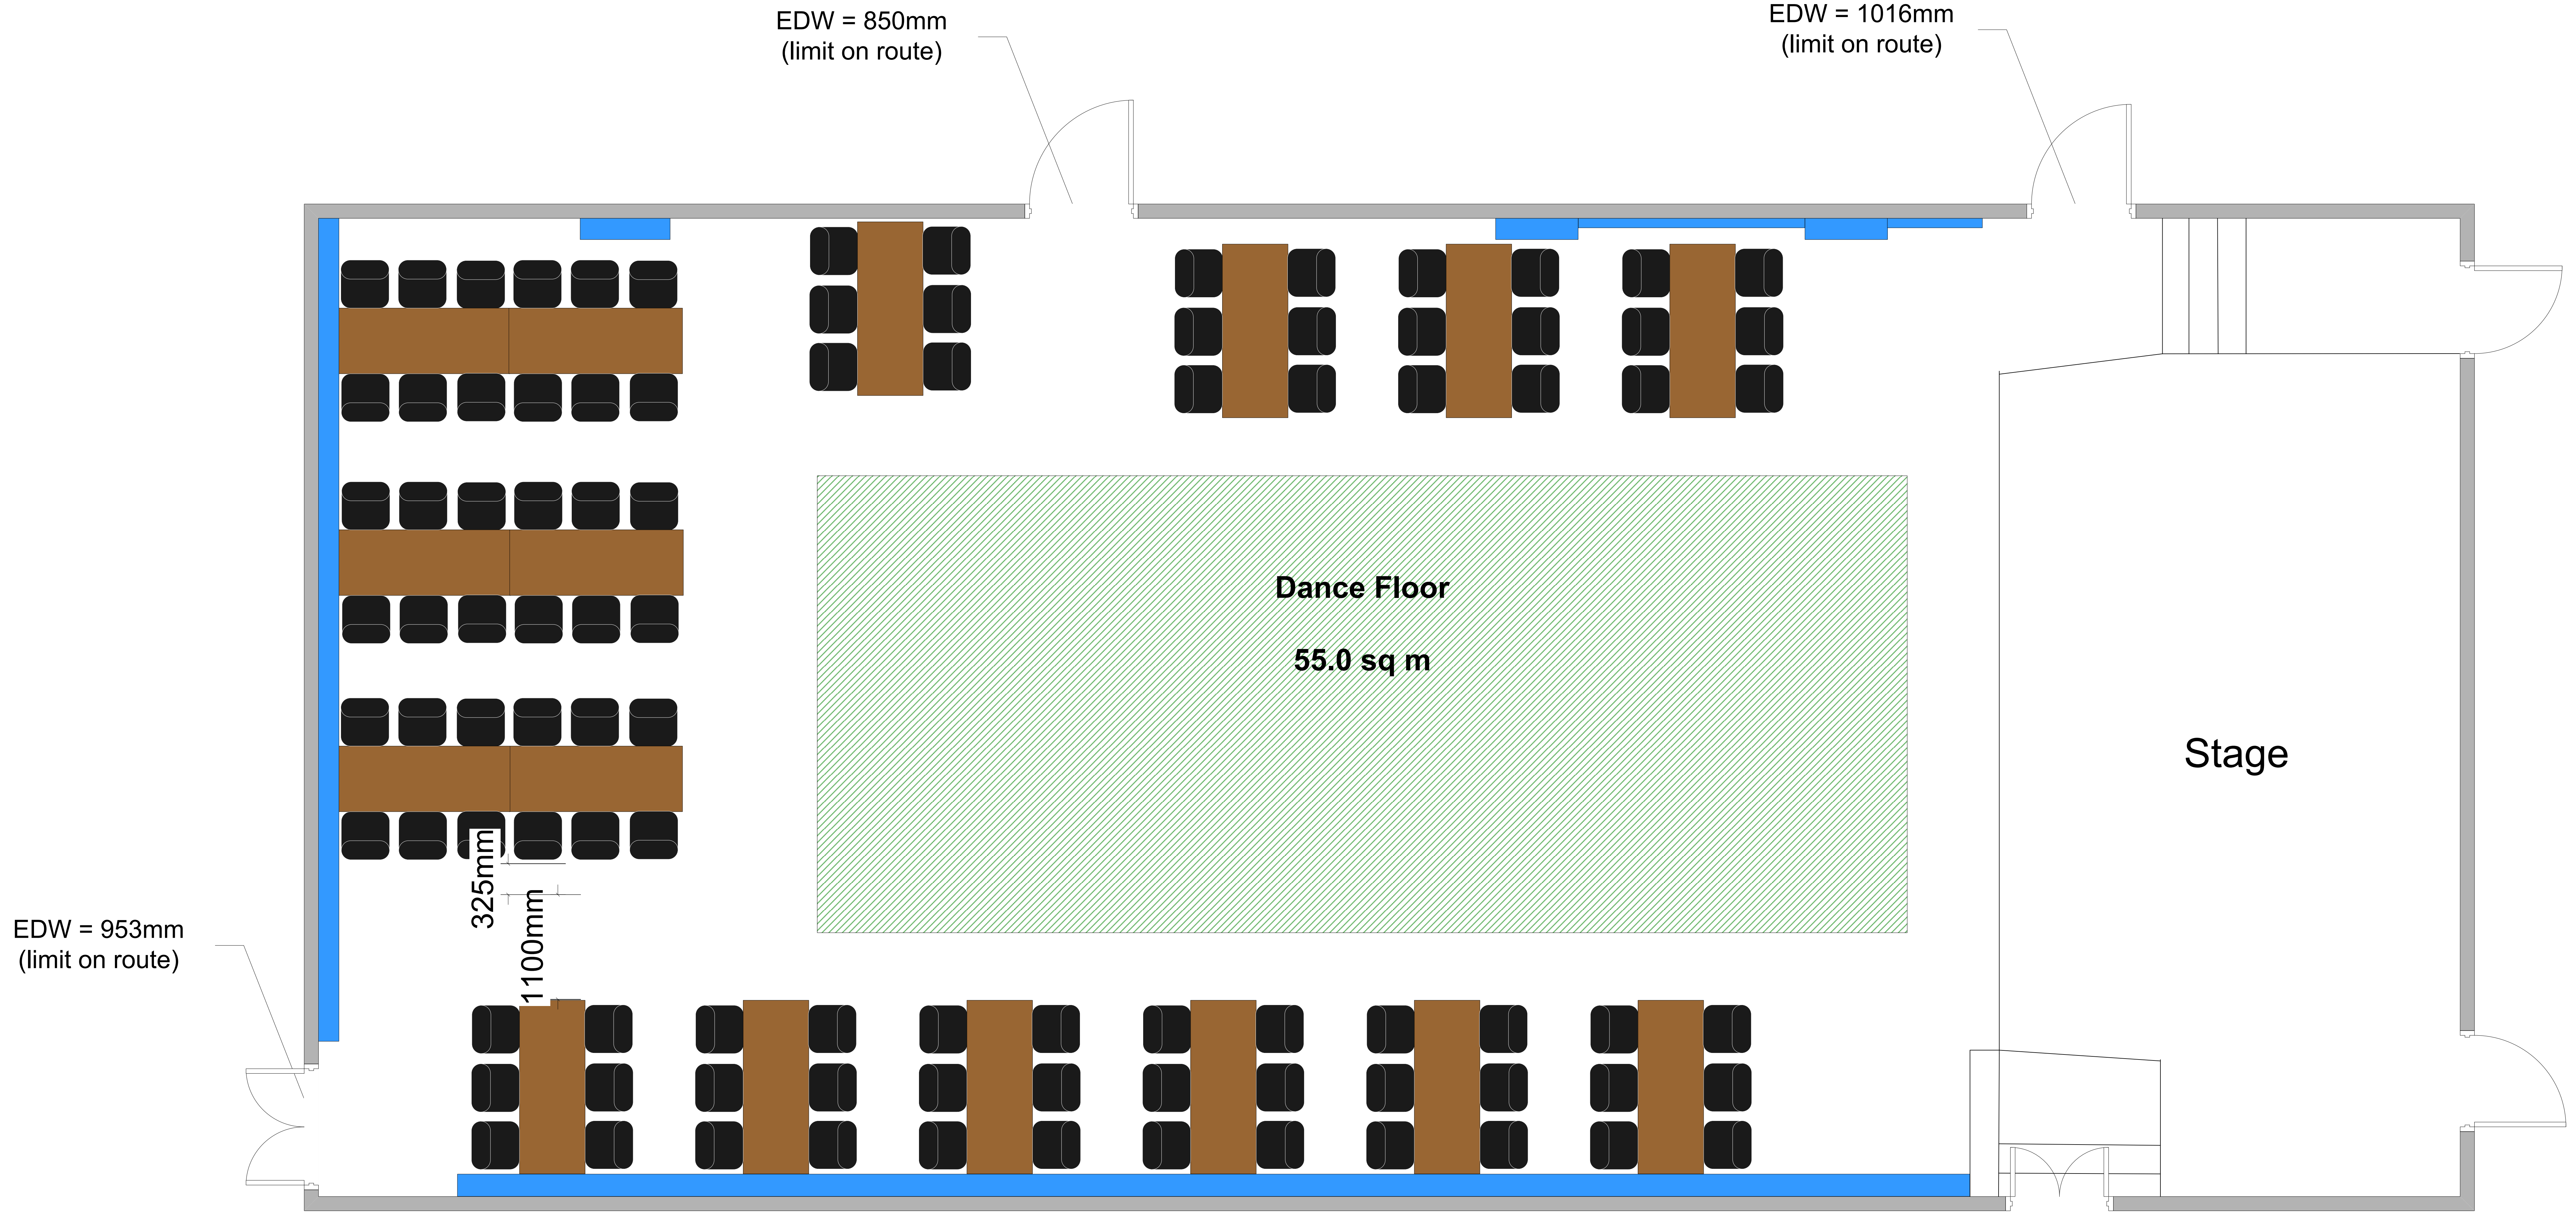

# Peebles Burgh Hall – Standing

Area = 174m<sup>2</sup> (less walkways = 145m<sup>2</sup>)

Maximum Occupancy – Standing Only = 440 (limited by effective door widths)

# Peebles Burgh Hall – Dinner

Maximum Occupancy = 126

# Peebles Burgh Hall – Dinner Dance

Maximum Occupancy = 108

# Peebles Burgh Hall – Ceilidh 2

Maximum Occupancy = 135  
(84 around wall, 51 between tables and dance floor)