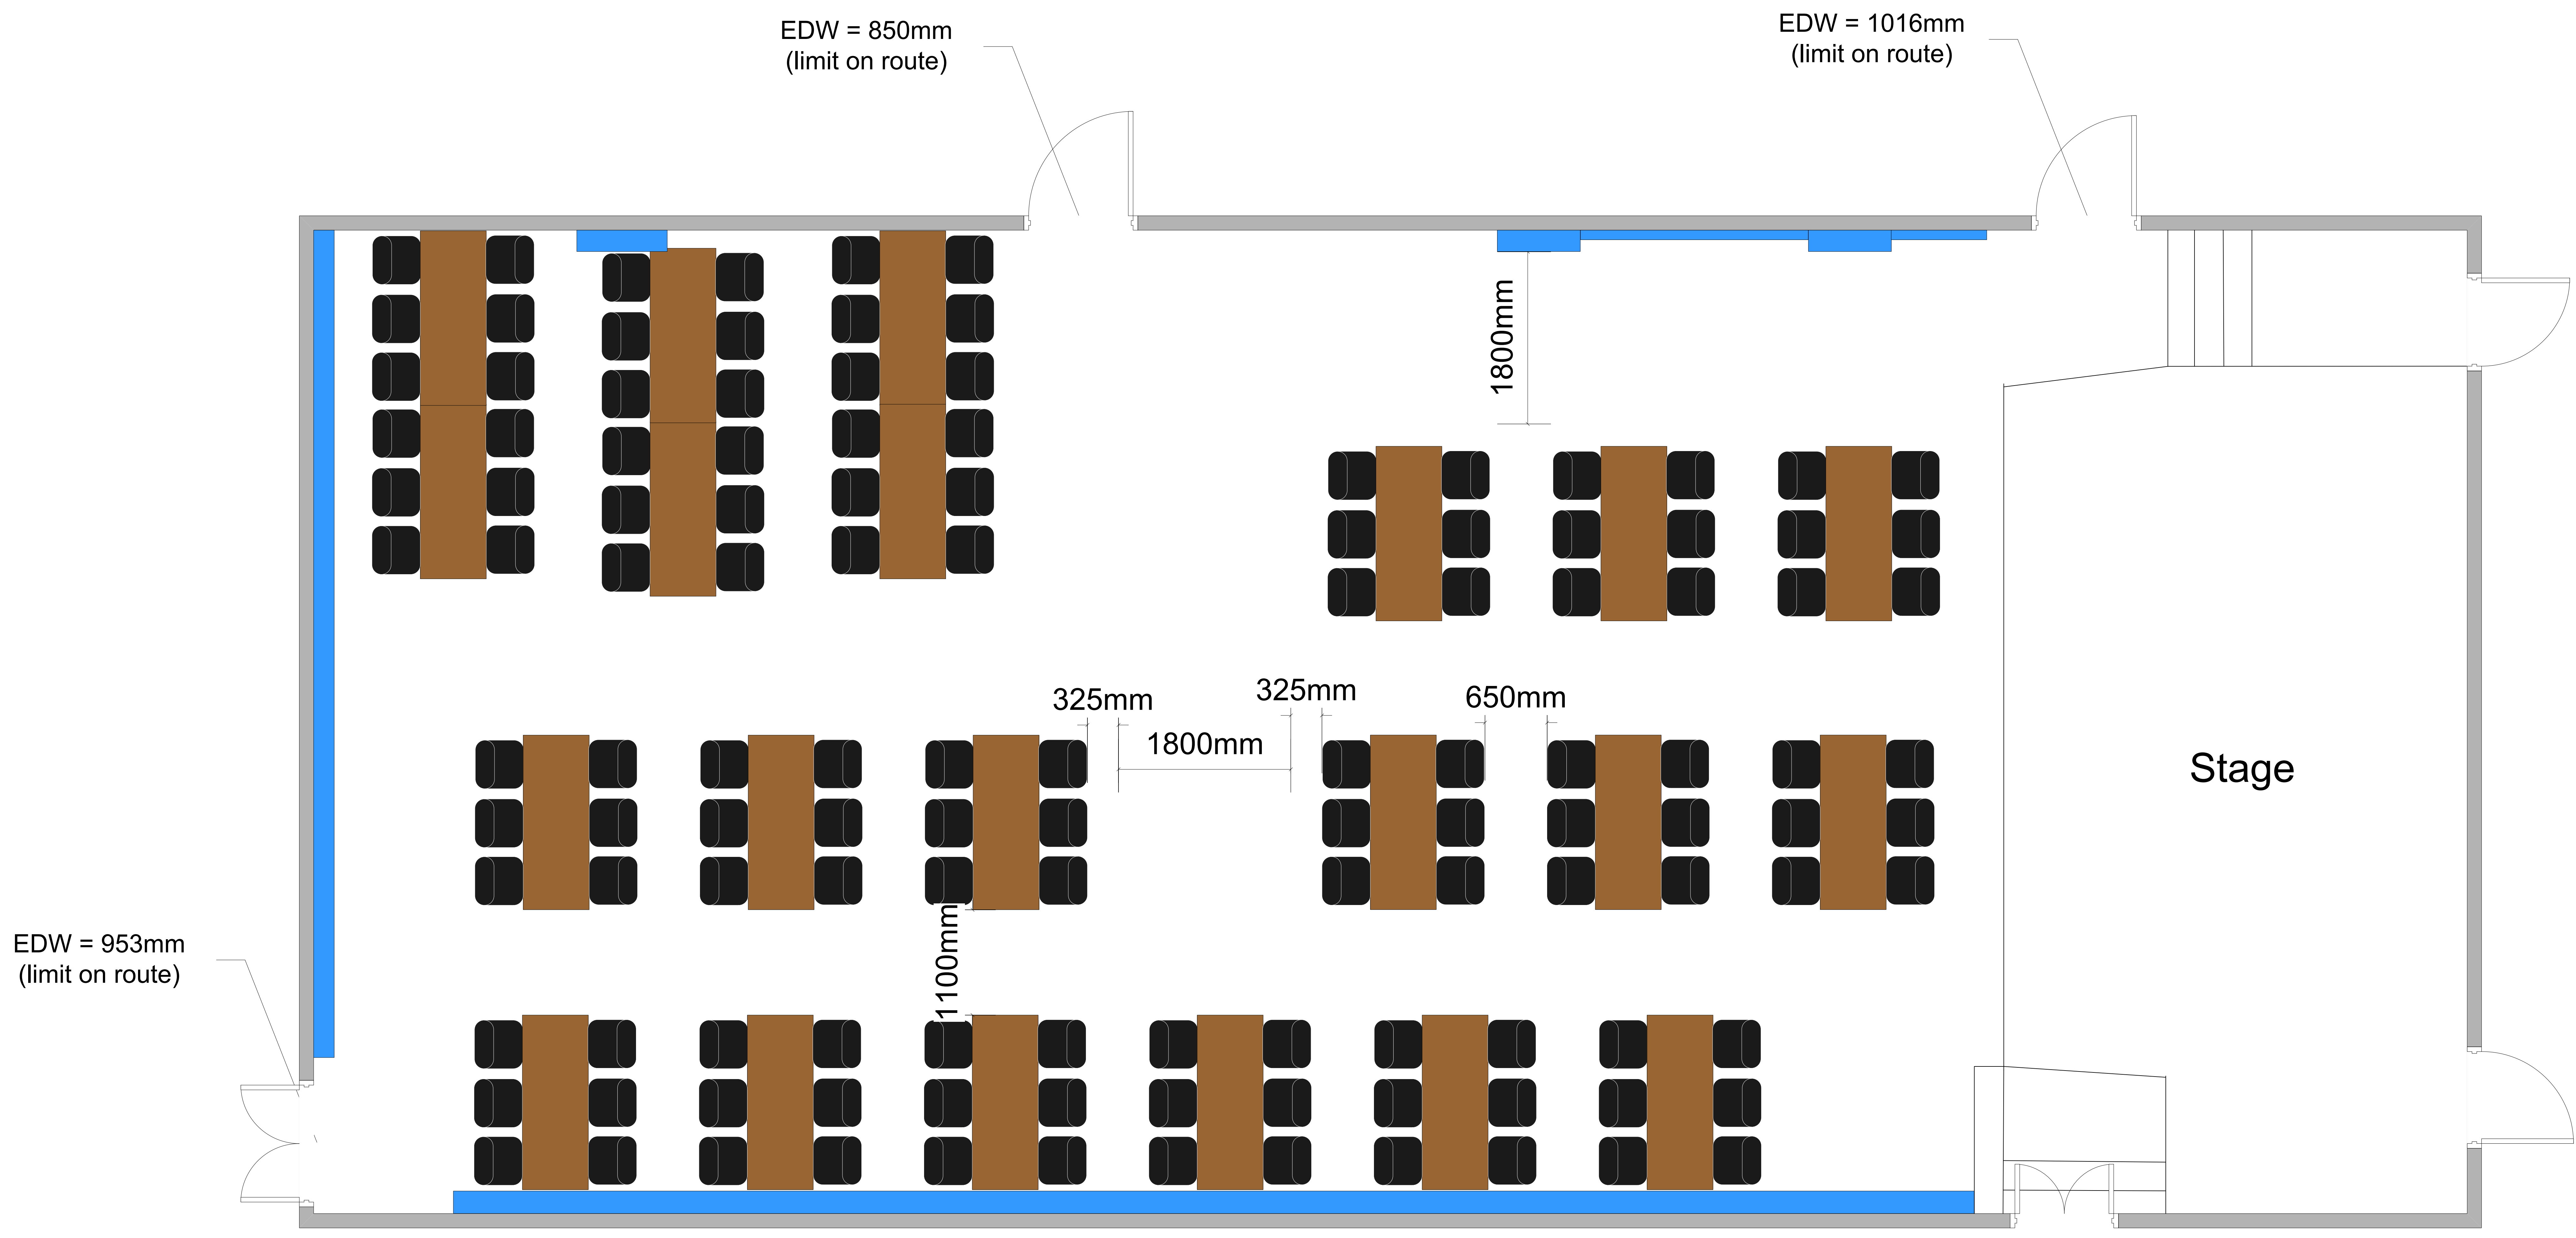

# Peebles Burgh Hall – Standing

Area = 174m<sup>2</sup> (less walkways = 145m<sup>2</sup>)

Maximum Occupancy – Standing Only = 440 (limited by effective door widths)

# Peebles Burgh Hall – Theatre

Maximum Occupancy = 262

# Peebles Burgh Hall – Dinner

Maximum Occupancy = 126

# Peebles Burgh Hall – Dinner Dance

Maximum Occupancy = 108