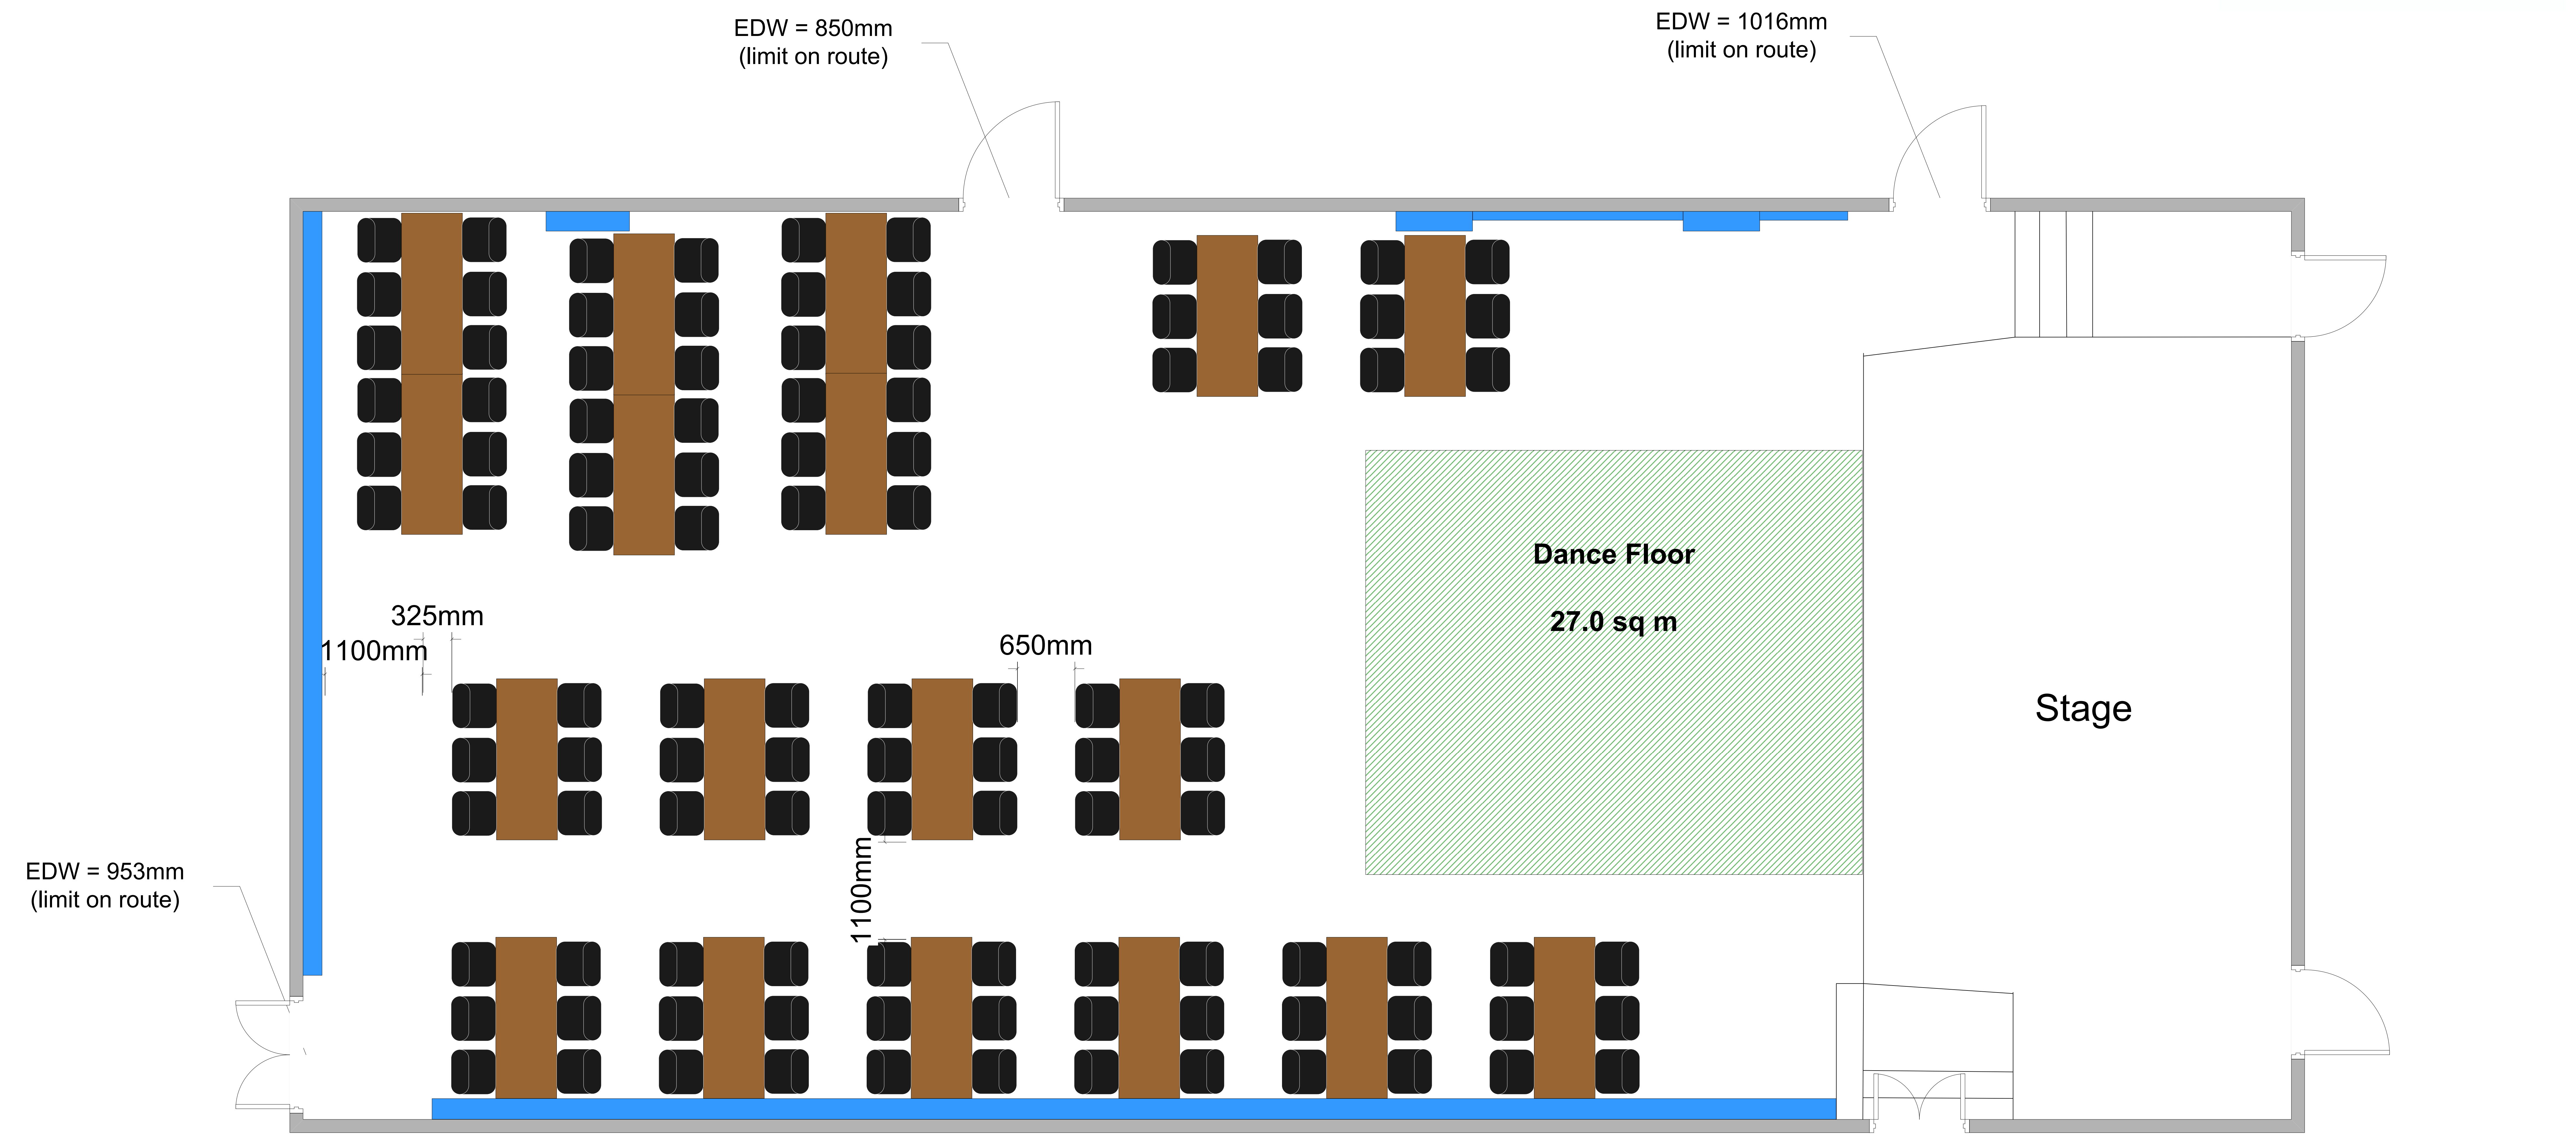

# Peebles Burgh Hall – Standing

Area = 174m<sup>2</sup> (less walkways = 145m<sup>2</sup>)

Maximum Occupancy – Standing Only = 440 (limited by effective door widths)

# Peebles Burgh Hall – Cabaret

Maximum Occupancy = 108

# Peebles Burgh Hall – Dinner

Maximum Occupancy = 126

# Peebles Burgh Hall – Dinner Dance

Maximum Occupancy = 108