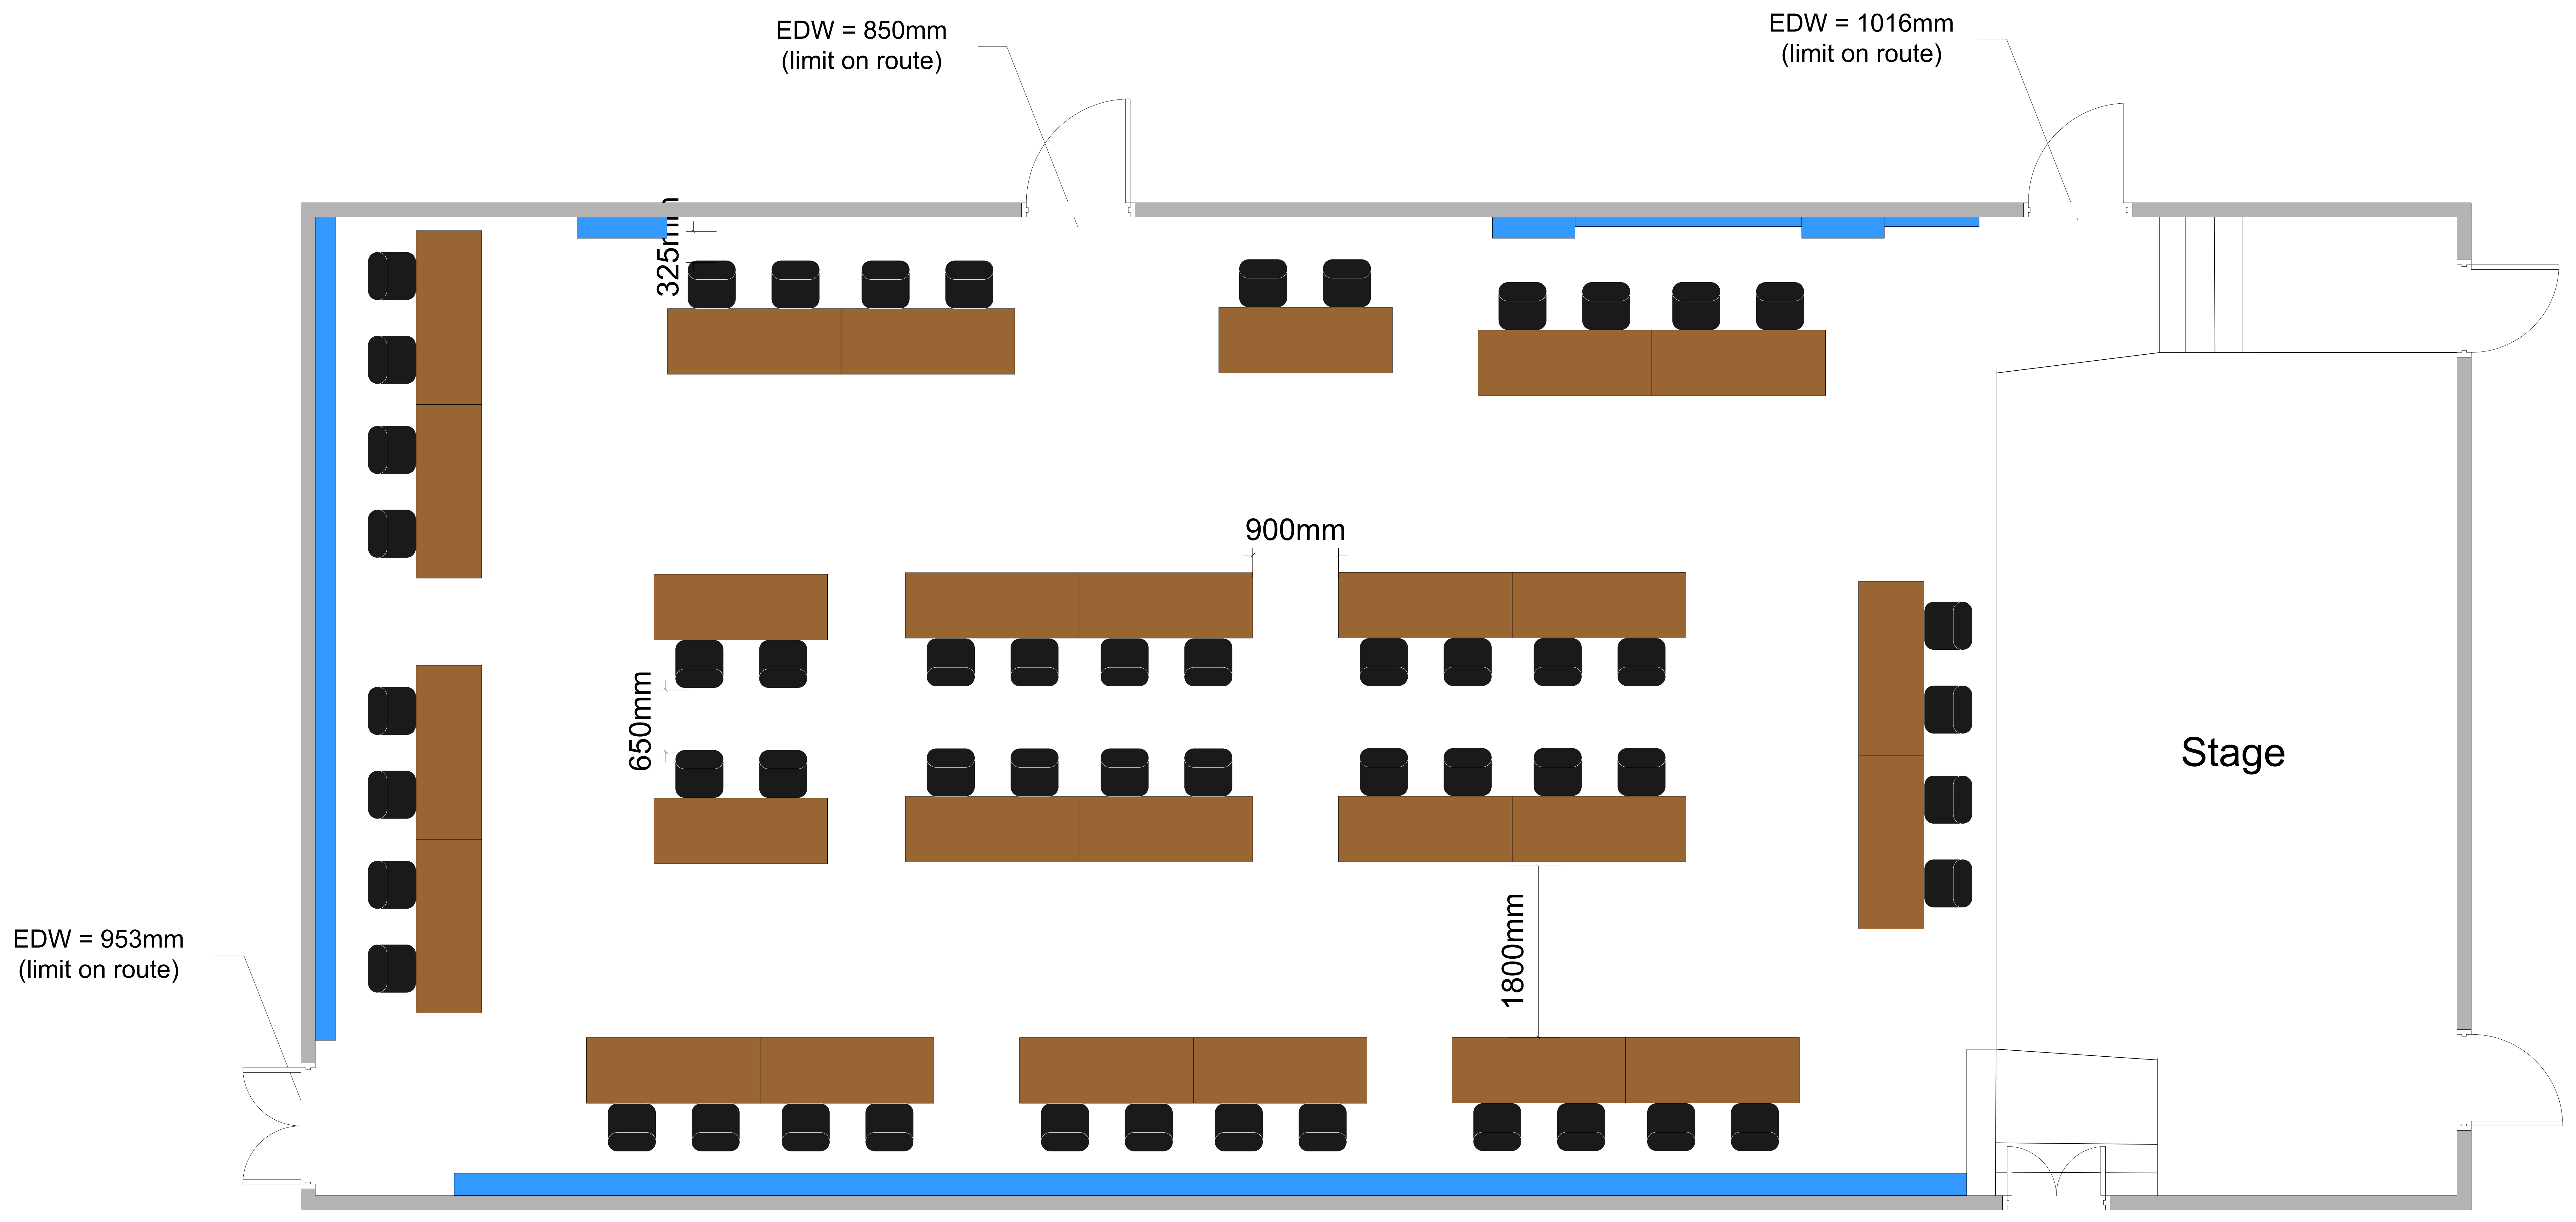

Peebles Burgh Hall – Table Sale

27 Sales Tables