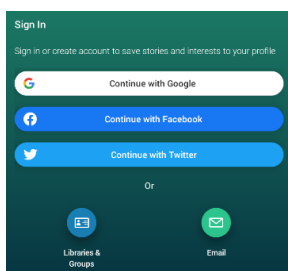

Sign up to PressReader to access 7,000+ of the world's most popular newspapers and magazines on any device!

From a PC/Laptop - Go to www.pressreader.com in your browser

From a smart device – Install the Pressreader from your App store

Click **Sign In** and click **Libraries & Groups**

Tap Select **Library or Group**, type **Live Borders** and click the logo

Enter your library card number (no spaces) and PIN/Password, tap Sign in

Next, enter an email and password to create your full account.