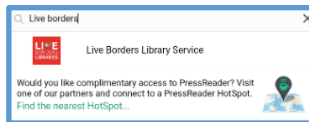

Click **Sign In** and click **Libraries & Groups**

Tap Select **Library or Group**, type **Live Borders** and click the logo

Enter your library card number (no spaces) and PIN/Password, tap Sign in

Next, enter an email and password to create your full account.