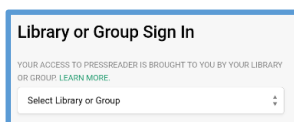

Click **Sign In** and click **Libraries & Groups**

Tap Select **Library or Group**, type **Live Borders** and click the logo

Enter your library card number (no spaces) and PIN/Password, tap Sign in

Next, enter an email and password to create your full account.