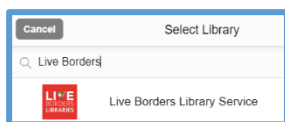

Click **Sign In** and click **Libraries & Groups**

Tap Select **Library or Group**, type **Live Borders** and click the logo

Enter your library card number (no spaces) and PIN/Password, tap Sign in

Next, enter an email and password to create your full account.