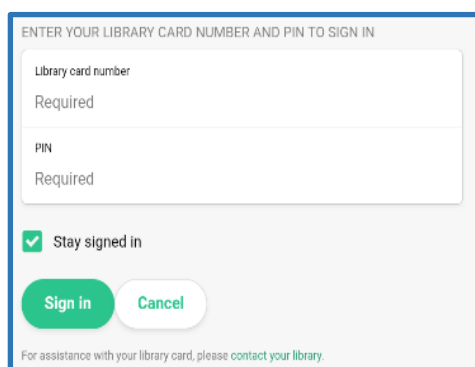

That is it; you can now enjoy your news and magazines on the move!

If you have problems using Pressreader please email libraries@liveborders1.org.uk or call us on 01750 726400