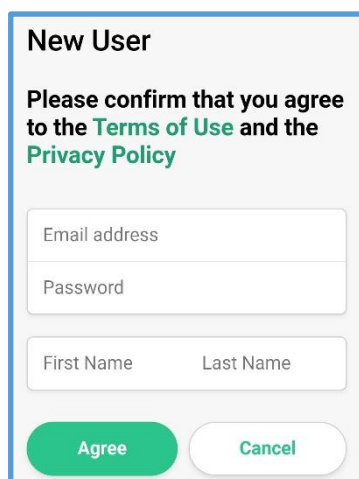

That is it; you can now enjoy your news and magazines on the move!

If you have problems using Pressreader please email libraries@liveborders1.org.uk or call us on 01750 726400