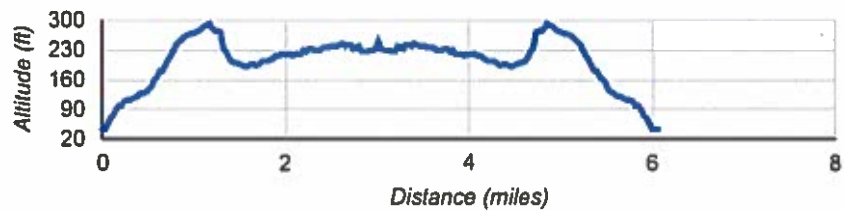

mapometer.com

Max Height: 292ft
Min Height: 43ft
Total Asc: 495ft
Total Desc: 495ft

Route Information

Name: Eyemouth come and try cycle
Distance: 6.05 miles