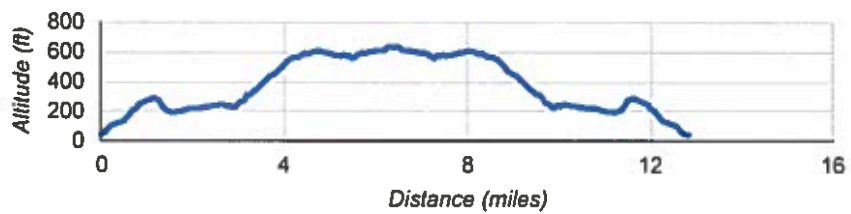

mapometer.com

Max Height: 636ft  
Min Height: 43ft  
Total Asc: 971ft  
Total Desc: 971ft

**Route Information**

Name: Eymouth Sprint cycle  
Distance: 12.83 miles