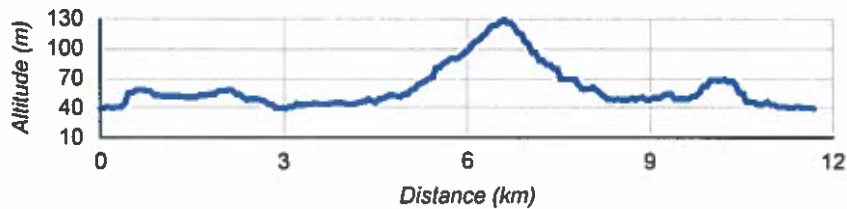

mapometer.com

Max Height: 130m
 Min Height: 39m
 Total Asc: 166m
 Total Desc: 166m

Route Information

Name: Kelso Come & Try Cycle Route
 Distance: 11.68 km