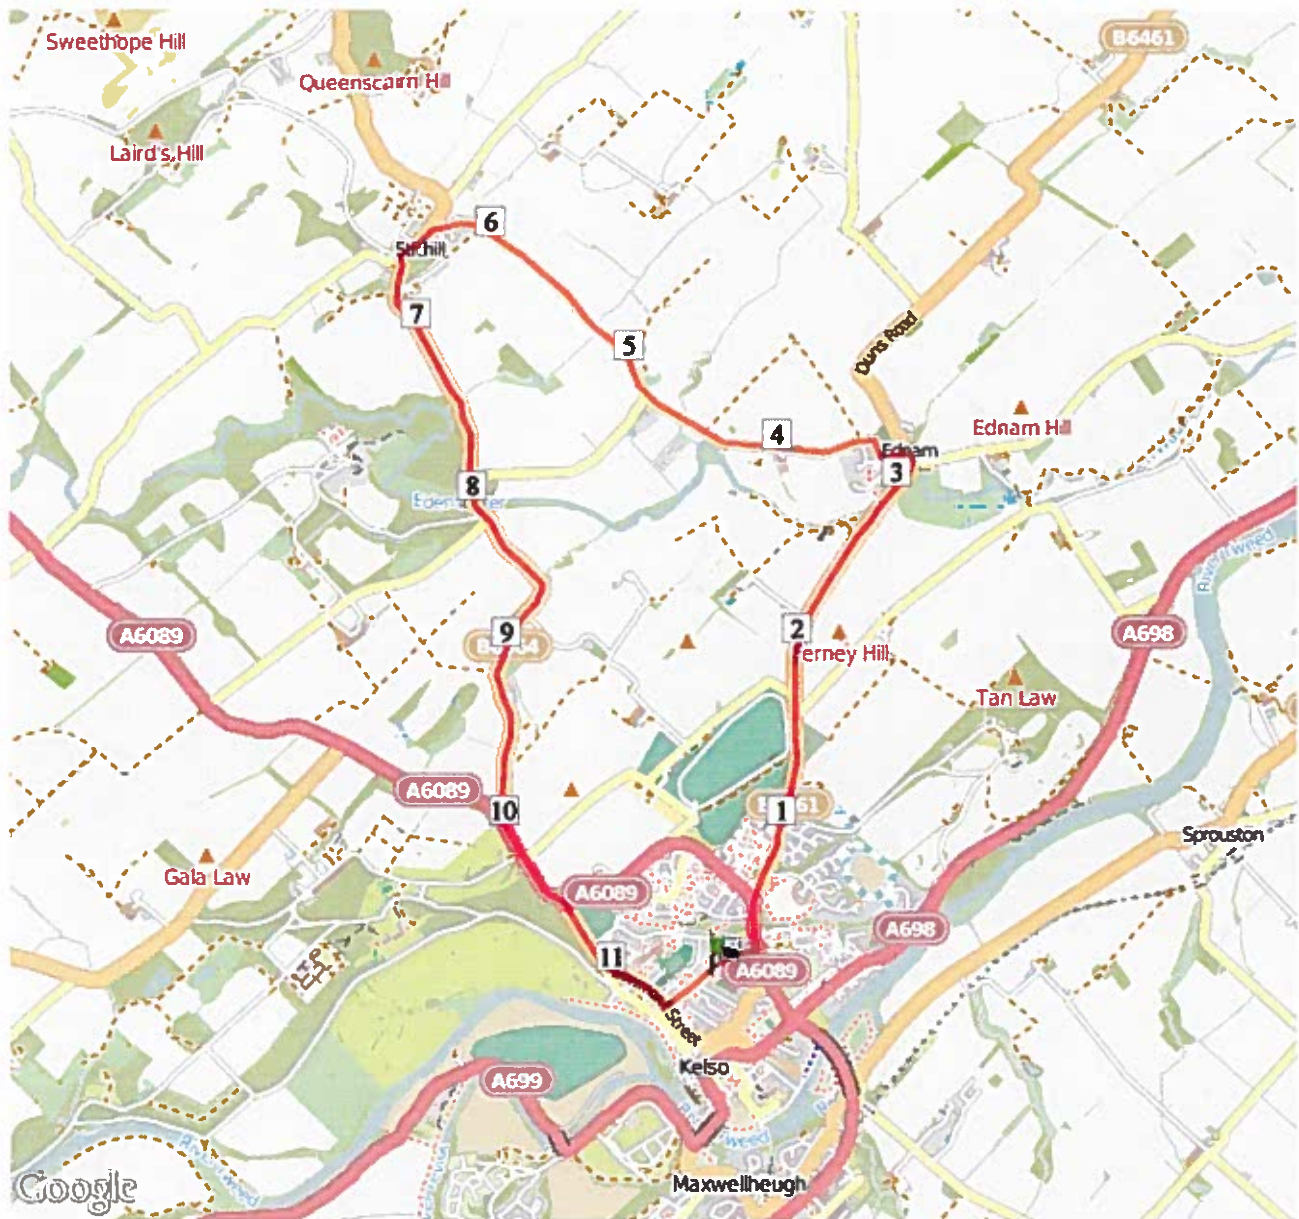

mapometer.com

Max Height: 130m
 Min Height: 39m
 Total Asc: 166m
 Total Desc: 166m

Route Information

Name: Kelso Come & Try Cycle Route
 Distance: 11.68 km