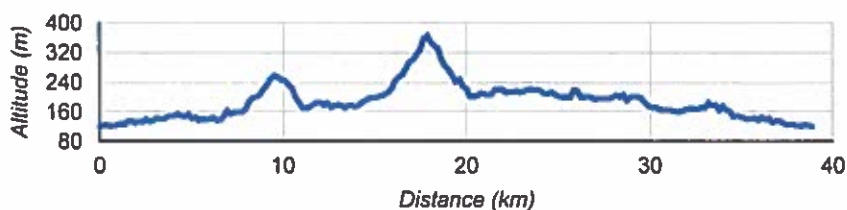

mapometer.com

Max Height: 365m
 Min Height: 119m
 Total Asc: 610m
 Total Desc: 610m

Route Information

Name: Kelso Come & Try Run Route
 Distance: 2.85 km