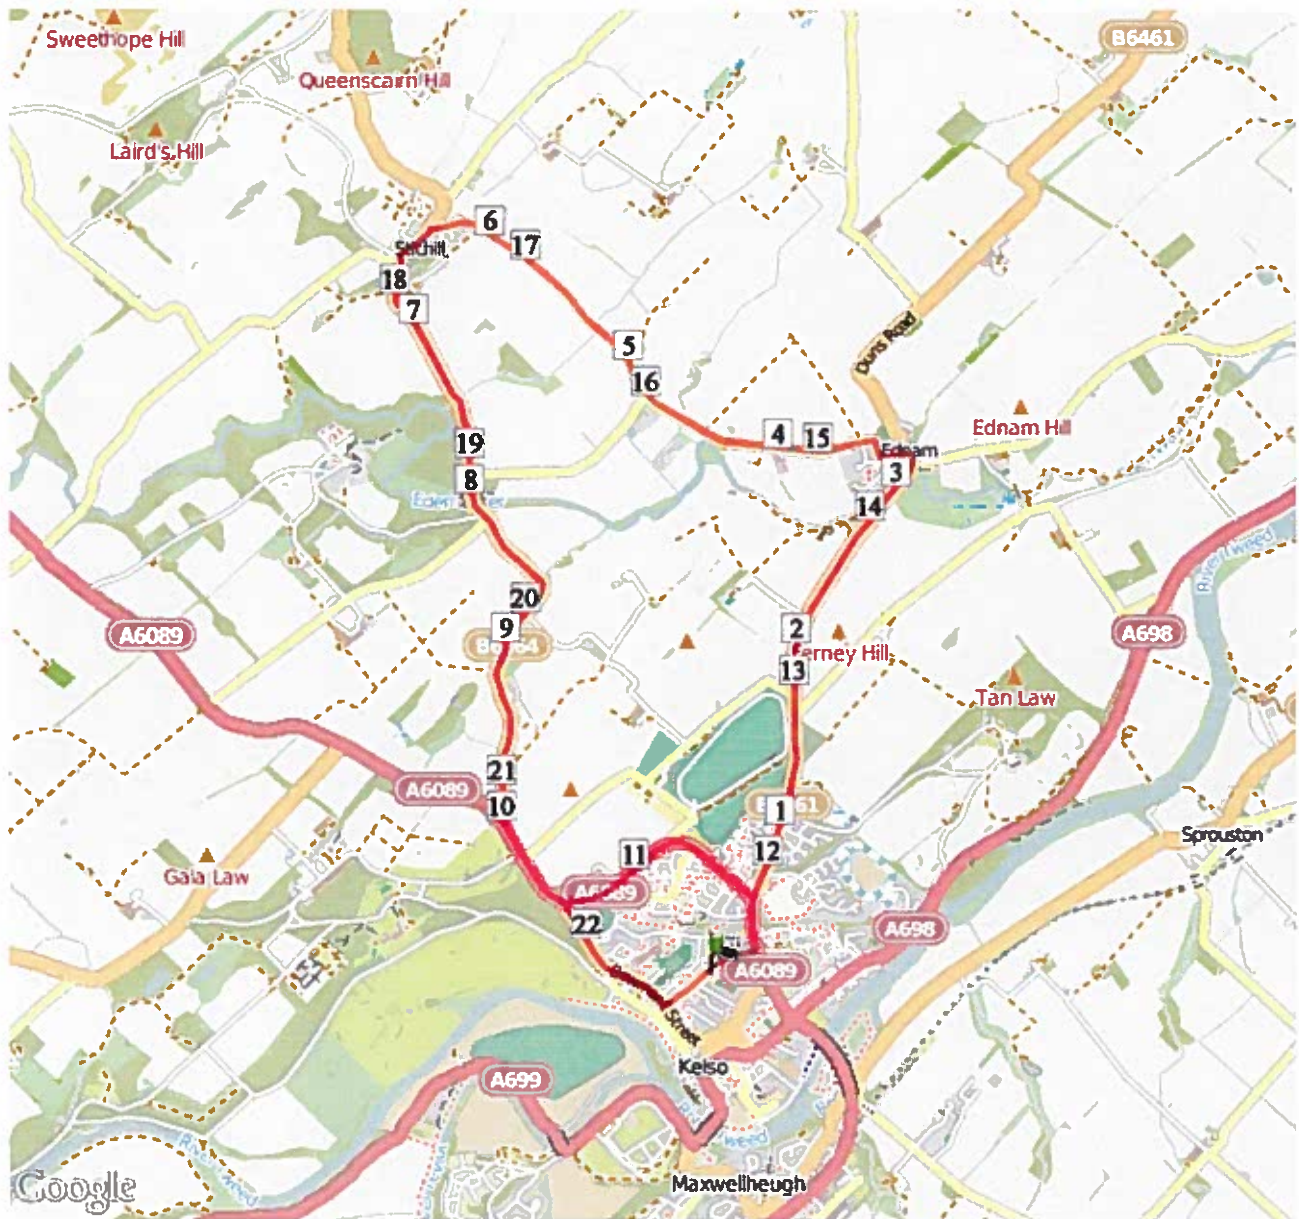

mapometer.com

Max Height: 125m  
 Min Height: 87m  
 Total Asc: 240m  
 Total Desc: 240m

**Route Information**

Name: Kelso Sprint Cycle Route  
 Distance: 22.91 km