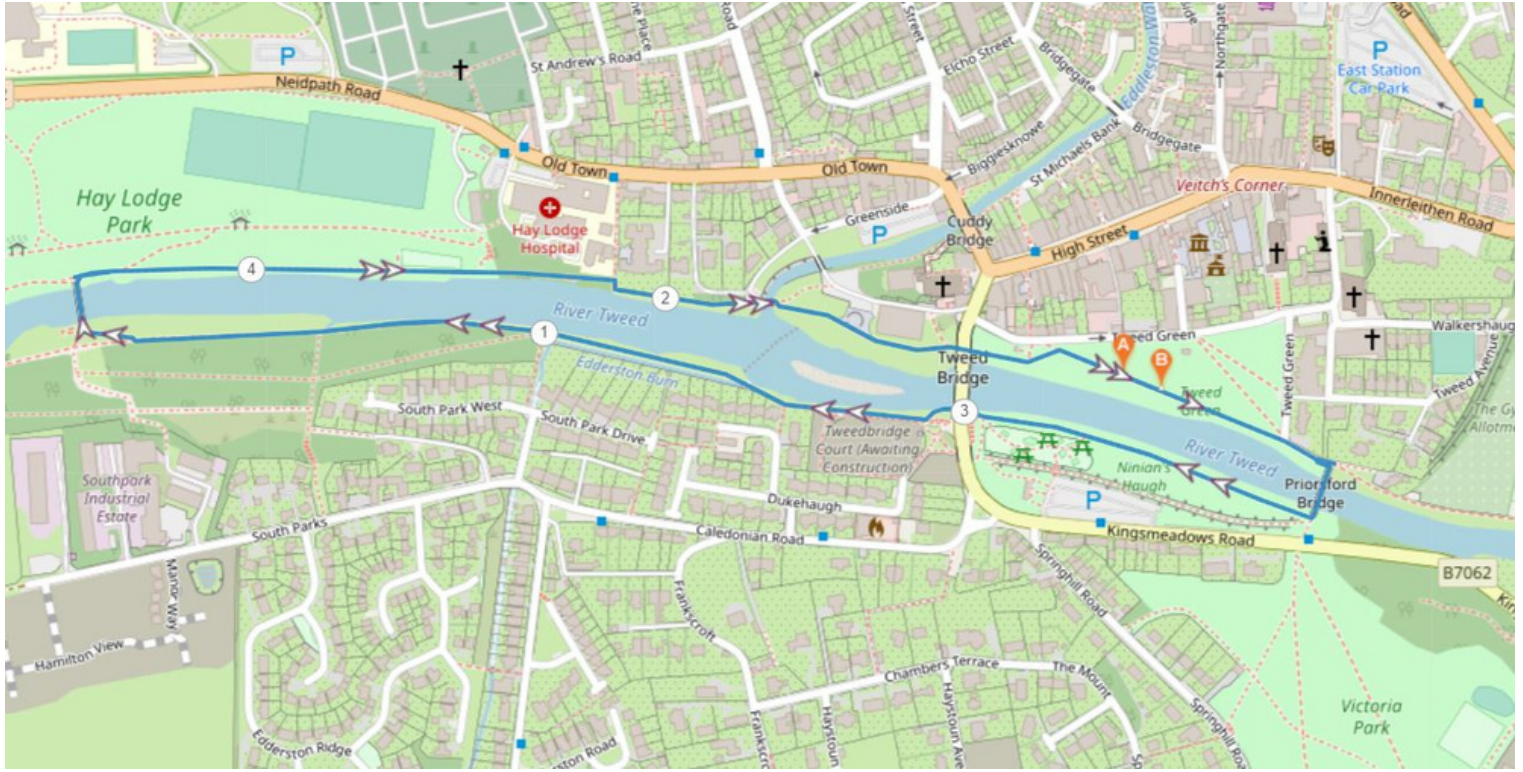

# Peebles Duathlon Run Route

**Duathlon - 2 laps each run**