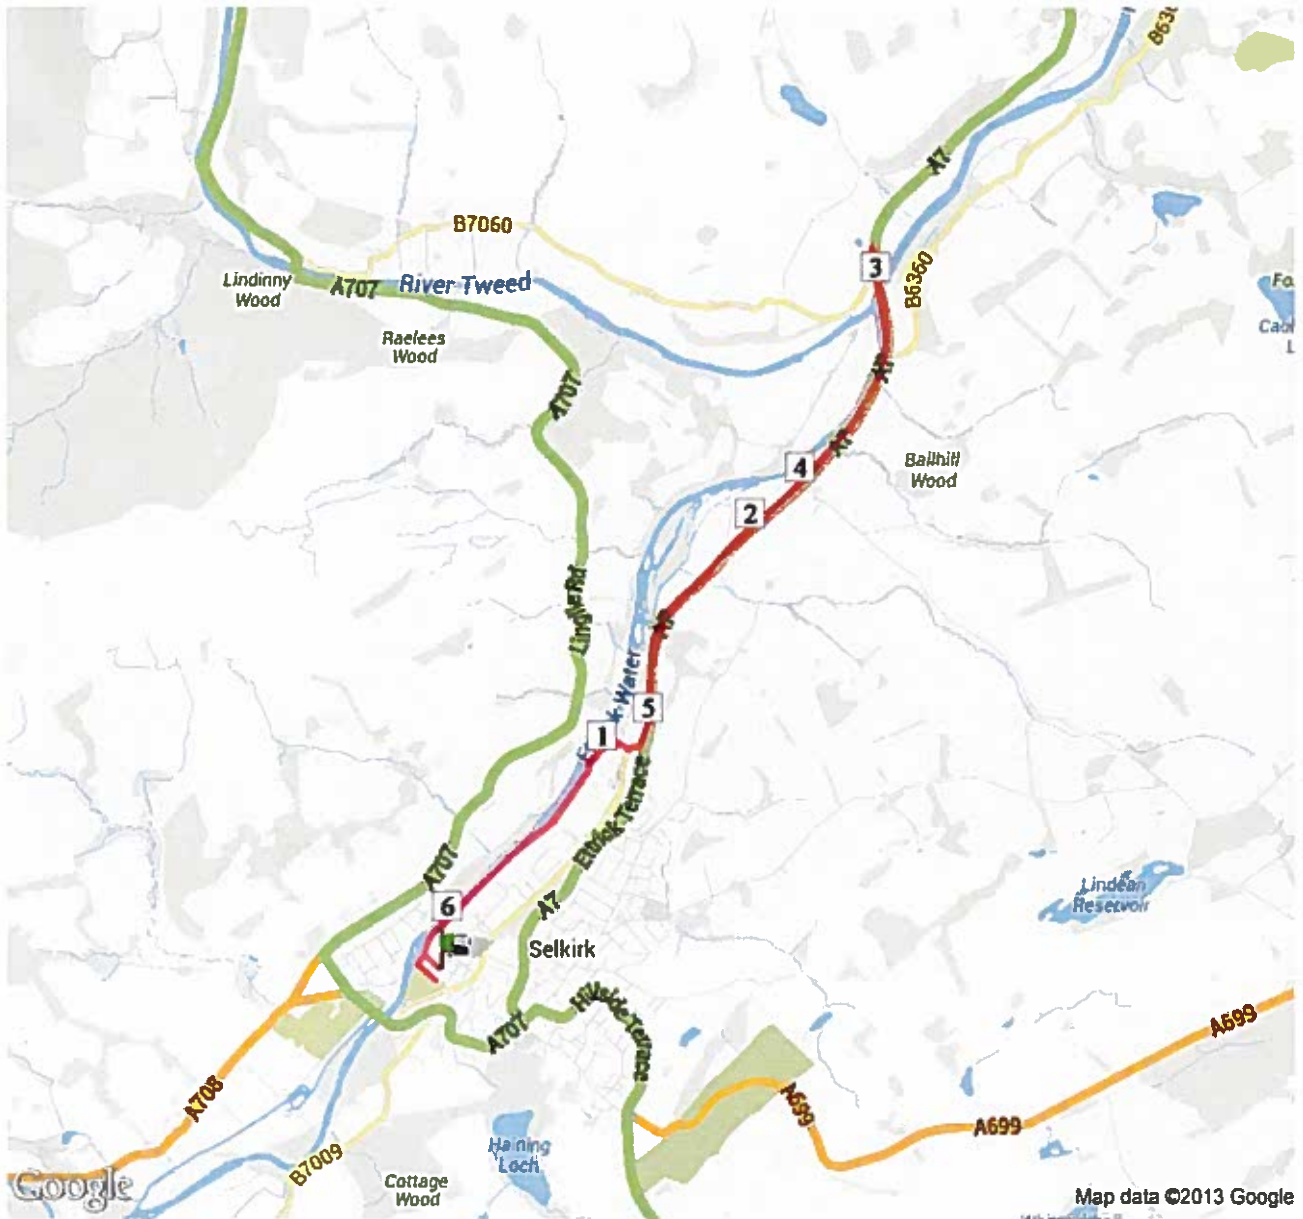

mapometer.com

Map data ©2013 Google

Max Height: 397ft  
 Min Height: 328ft  
 Total Asc: 463ft  
 Total Desc: 463ft

**Route Information**

Name: Selkirk Standard Distance Run Route  
 Distance: 6.26 miles